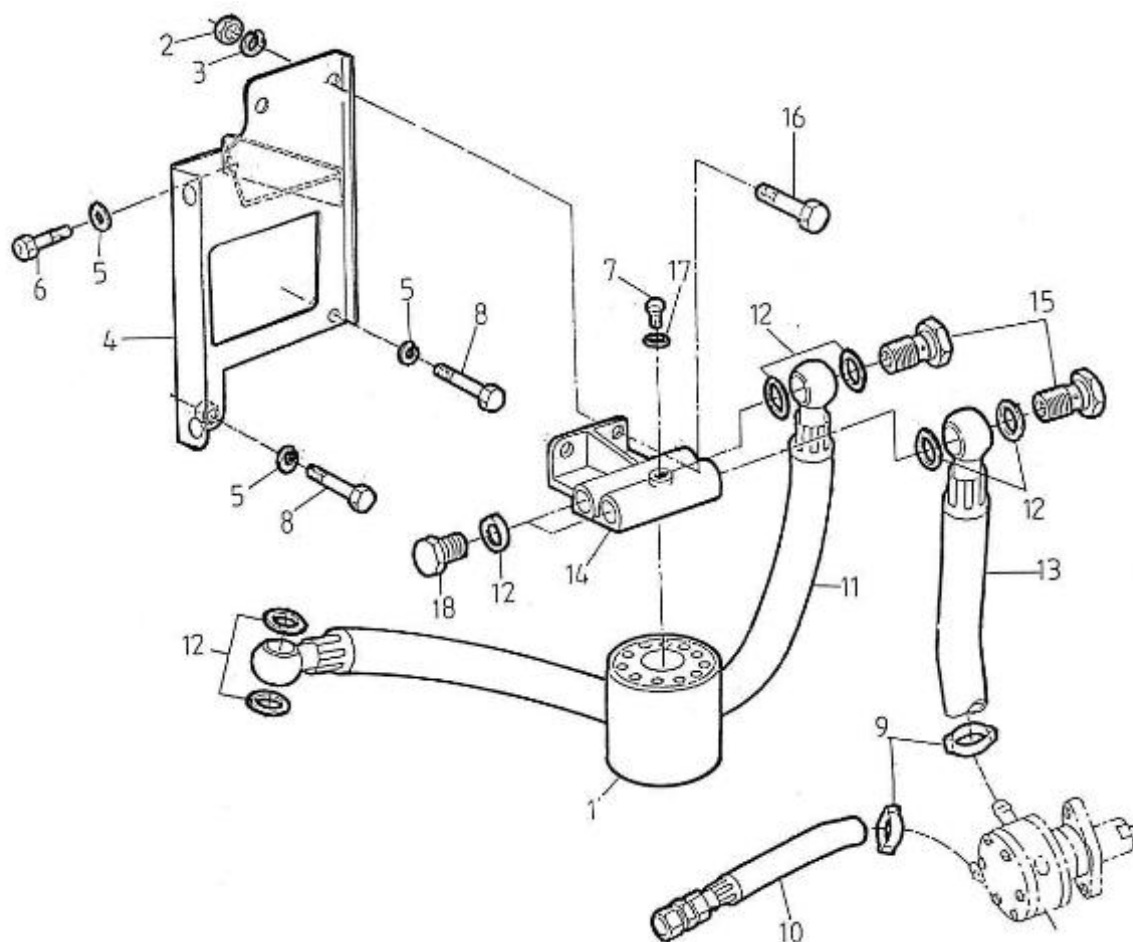

4.195HE STANDARD ENGINE / FUEL FILTER

Part number	Item	Désignation article	Quantity
970622350	1	FILTER,FUEL	1
970119143	2	NUT, M10	2
970119136	3	WASHER,SPRING D10	2
970302677	4	SUPP,FUELFILTER-OILEXTR.4.190,	1
970119138	5	WASHER,SPRING D 8	3
970498003	6	BOLT,SOCK M 8X 25	1
970832061	7	BOLT	1
970301280	8	BOLT,HEX M 8X 90	2
970439306	9	CLAMP	2
970302330	10	HOSE,FUEL SUPPLY CPL.	1
970301850	11	HOSE,FUEL INJ.PUMP CPL.	1
970300306	12	GASKET,RING D14	8
970301849	13	HOSE,FUEL SUPPLY CPL.	1
970302494	14	SUPPORT,FUEL FILTER ELEMENT H-	1
970432515	15	BOLT,BANJO M14X1,5	2
970635508	16	BOLT,HEX M10X 25	2
970300288	17	GASKET,M8	1
970875506	18	PLUG	2
970307396	19	PUMP,FUEL FEED	1