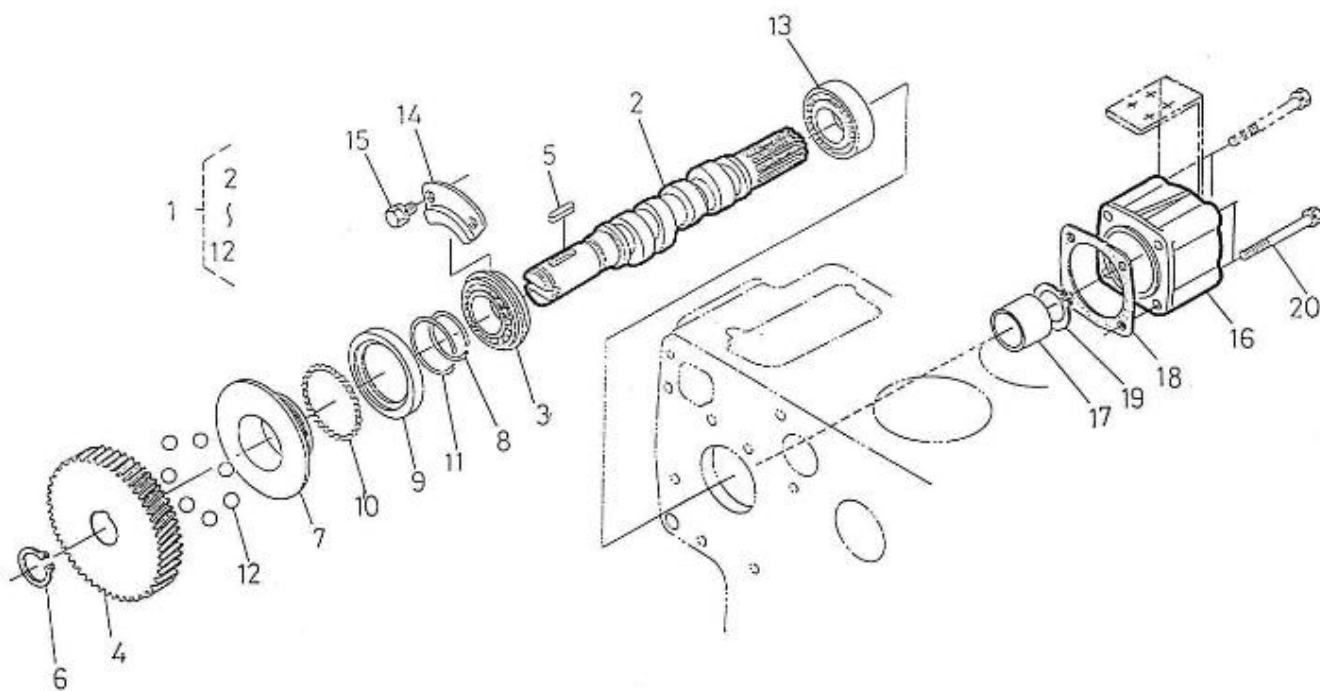

4.195HE STANDARD ENGINE / CAMSHAFT INJECTION PUMP

Part number	Item	Désignation article	Quantity
970307349	1	ASSY FUEL CAMSHAFT	1
970312500	3	BEARING, BALL	1
970307351	4	GEAR, INJECTION PUMP	1
970312501	5	KEY, FEATHER	1
970302097	6	CIR-CLIP, EXTERNAL	1
970307352	7	SLEEVE, GOVERNOR	1
970302099	8	CIR-CLIP, GOVERNOR SLEEVE	1
970303929	9	CASE, GOVERNOR BALL	1
970492130	10	BEARING, BALL FUEL CAMSHAFT	39
970302100	11	CIR-CLIP, GOVERNOR BALL CASE	1
970303930	12	BEARING, BALL	7
970302105	13	BEARING, CASE	1
970302106	14	STOPPER, FUEL CAMSHAFT	1
970490919	15	BOLT, M 8X 16	2
970303931	16	COVER, FUEL CAMSHAFT	1
970302064	17	BUSHING, COVER CAMSHAFT	1
970310513	18	GASKET	1
970302066	19	CIR-CLIP, EXTERNAL	1
970307353	20	BOLT	2