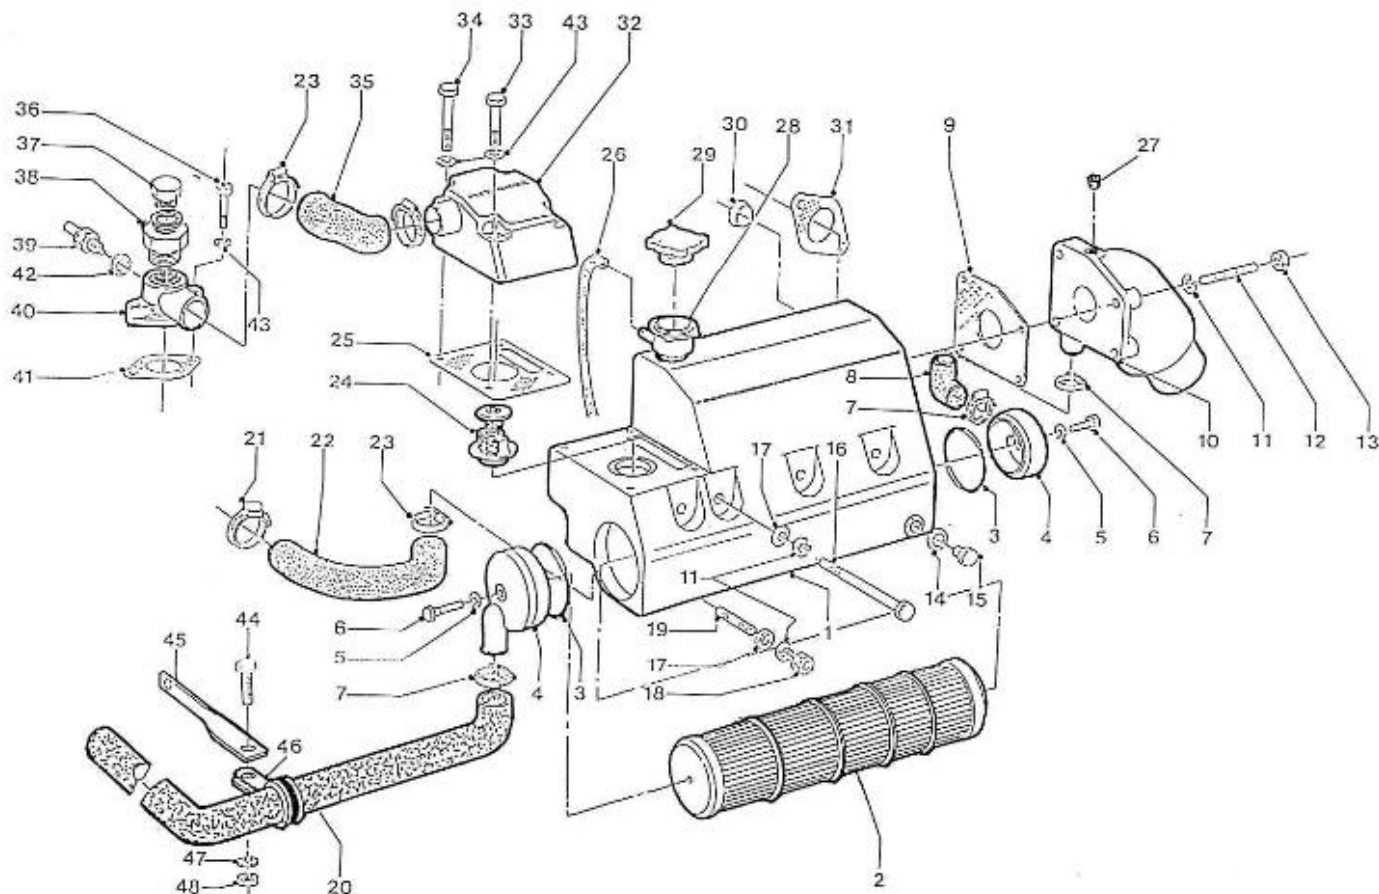

4.195HE STANDARD ENGINE / HEAT EXCHANGER

Part number	Item	Désignation article	Quantity
970307713	2	TUB STACK	1
KSAV02	3	HEAT EXCHANGER GASKET KIT	1
970307714	4	COVER	2
970300288	5	GASKET,M8	2
970301263	6	BOLT,M 8X 45 -A2-	2
970604526	7	CLAMP,HOSE 22-32	4
970301713	8	HOSE,ELBOW COVER HEATEX.4.190	1
970301710	9	GASKET,MIXER 4.190	1
970301706APR	10	MIXER	1
970119138	11	WASHER,SPRING D 8	12
970300080	12	STUD,M 8X 25	4
970027322	13	NUT,M 8	4
970300306	14	GASKET,RING D14	1
970875506	15	PLUG	1
970301703	16	BOLT,HEX M 8X160	4
970027323	17	WASHER,PLAIN D 8	8
970027322	18	NUT,M 8	4
970300374	19	STUD,M 8X 30	4
48325012	20	HOSE	1
970604533	21	CLAMP,HOSE 32-44	1
970301718	22	HOSE,WATER RETURN D32-34	1