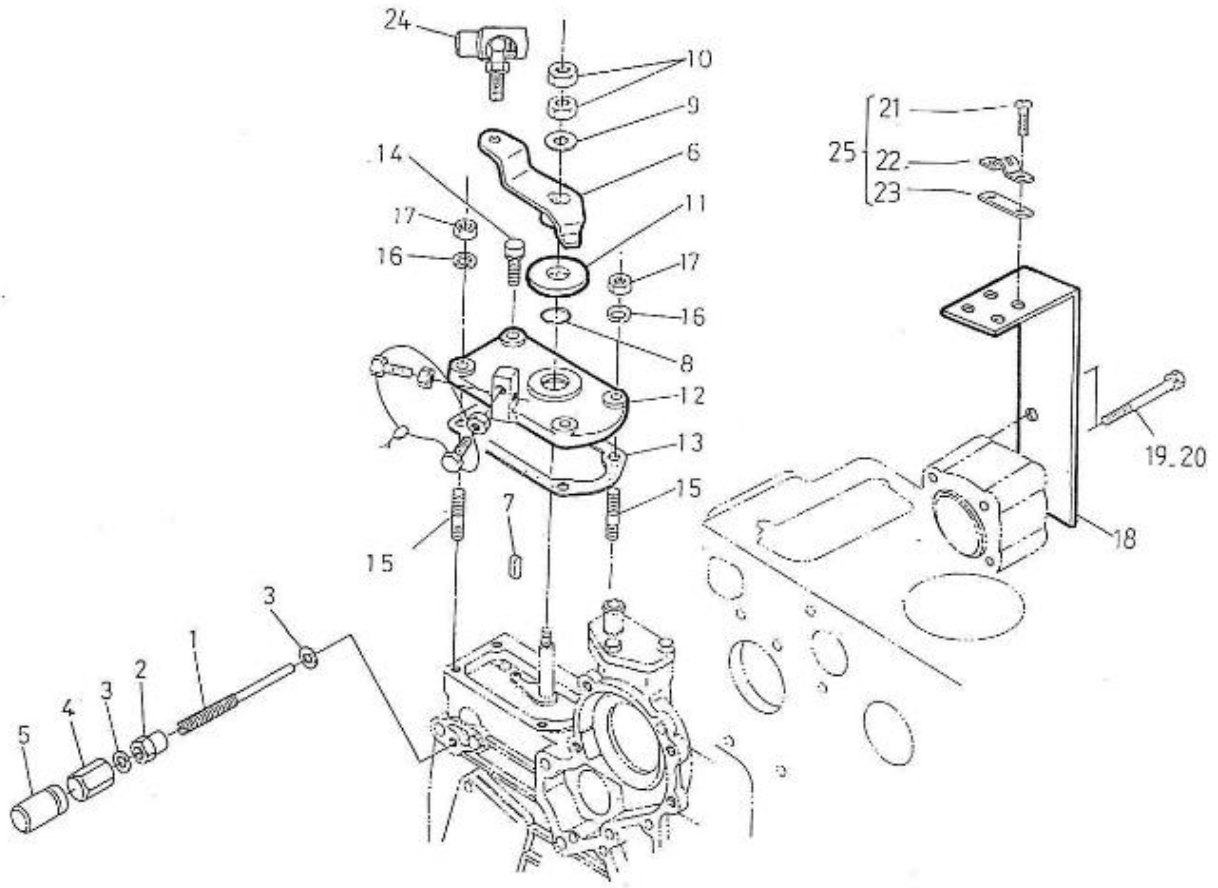

4.195HE STANDARD ENGINE / ACCELERATOR

Part number	Item	Désignation article	Quantity
970302022	1	SCREW,ADJUSTING	1
970140402	2	NUT	1
970150403	3	RING,SEAL	2
970140504	4	NUT, CAP M8	1
970302411	5	CAP,NUT	1
970302023	6	LEVER,SPEED CONTROL	1
970143118	7	KEY,FEATHER	1
970302024	8	O-RING	1
970302025	9	WASHER,PLAIN D 8	1
970302026	10	NUT,M 8	2
970302027	11	SPACER,GOVERNOR	1
970302028	12	COVER,SPEED CONTROL 4.190	1
970302029	13	GASKET,COVER SPEED CONTROL	1
970491536	14	BOLT,M 6X 20	2
970490224	15	STUD	2
970119149	16	WASHER, SPRING D 6	2
970151133	17	NUT,M 6	2
970307403	18	SUPPORT,THROTTLE	1
970300193	19	BOLT,HEX M 8X 70	2
970119138	20	WASHER,SPRING D 8	2
970300317	21	BOLT,HEX M 5X 16	2
QCC33010TF	22	THREADING COLLAR JACKET 33C	1
QCC33014TF	23	COUNTER PLATE 33/43C	1
970830124	24	JOINT	1
970835020	25	CLAMP	1