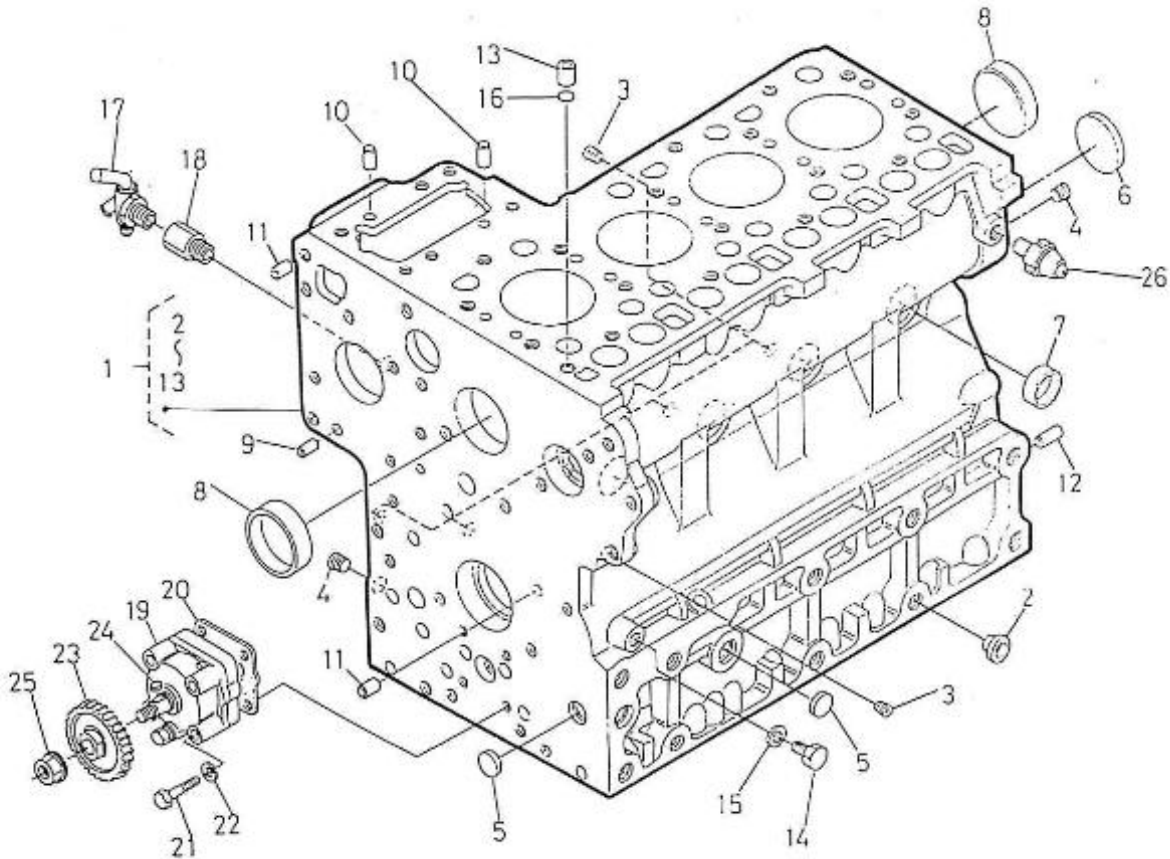

Filtre(s) :

- type: 4.195HE STANDARD ENGINE

4.195HE STANDARD ENGINE / ENGINE BLOCK

Part number	Item	Désignation article	Quantity
970301901	2	PLUG	2
970490108	3	PLUG,SOCK	6
970490109	4	PLUG,SOCK	2
970301903	5	PLUG	3
970301904	6	PLUG,EXPANSION	1
970301905	7	CAP,SEALING	6
970301906	8	CAP,FREEZE	2
970301907	9	PIN,CYLINDRICAL	2
970490122	10	PIN,CYLINDRICAL	2
970301908	11	PIN,CYLINDRICAL	2
970301909	12	PIN,CYLINDRICAL	1
970490112	13	PIN,PIPE	1
970301912	14	PLUG	1
970491131	15	WASHER,SEAL	1
970490116	16	O-RING	1
970301918	17	TAP,DRAIN	1
970301911	18	NIPPLE,REDUCTION	1
970301913	19	PUMP,OIL CPL.4.190	1
970301914	20	GASKET,OIL PUMP	1
970300276	21	BOLT,HEX M 6X 50	4
970119149	22	WASHER, SPRING D 6	1
970301915	23	GEAR,OIL PUMP DRIVE	1
970493118	24	KEY,FEATHER H-HE	1
970301916	25	NUT	1
970851700	26	SWITCH,OIL	1

4.195HE STANDARD ENGINE / OIL SUMP - OIL PUMP

Part number	Item	Désignation article	Quantity
970301948	1	GASKET,OIL PAN 4.190	1
970307731	2	COMP.OIL PAN	1
970432132	3	GASKET,RING	1
970490127	4	PLUG, OIL DRAIN	1
970301949	5	BOLT	24
970304102	6	DRAIN OIL PIPE	1
970302715	7	DIPSTICK,OIL LEVEL 4.150	1
970301950	8	FILTER,OIL PAN 4.190	1
970490919	9	BOLT,M 8X 16	1
970301951	10	O-RING	1
970300199	12	GASKET,RING D16	1
970300364	13	GASKET,RING D18	1
970307728	14	BOLT,BANJO	1

4.195HE STANDARD ENGINE / CYLINDER HEAD COVER

Part number	Item	Désignation article	Quantity
970301990	1	PLATE,BREATHER ELEMENT N01	1
970490302	2	HOUSING,BREATHER ELEMENT	1
970490305	3	FILTER,BREATHER ELEMENT	1
970301991	4	SHIELD,OIL BREATHER	1
970490307	5	SCREW,M 5X 10	2
970301993	6	PIPE,BREATHER	1
970490510	7	CAP,FILLING OIL	1
970490511	8	O-RING	1
970307307	9	COVER,CYL.HEAD	1
970301995	10	GASKET,COVER CYL:HEAD 4.190	1
970301996	11	NUT,CAP	4
970491131	12	WASHER,SEAL	4