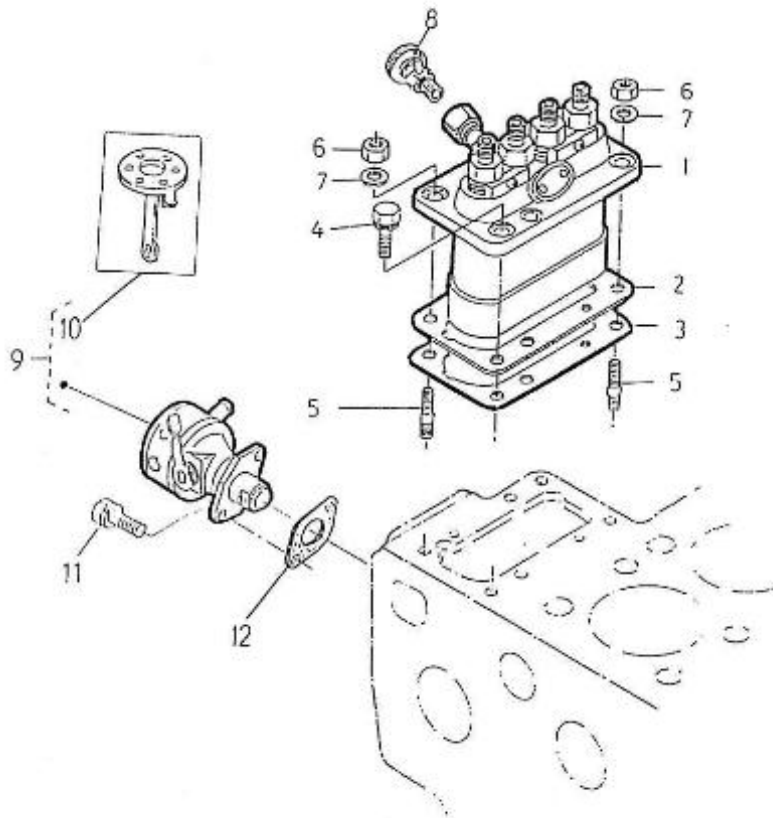

4.195HE STANDARD ENGINE / INJECTION AND FEED PUMP

Part number	Item	Désignation article	Quantity
970310412	1	ASSY PUMP,INJECTION	1
970302086	2	SHIM,INJECTION PUMP 4.190	2
970302412	3	SHIM,INJECTION PUMP 0.45	1
970492138	4	BOLT,M 8X 22	4
970300103	5	STUD,M 8X 20	2
970490903	6	NUT,M 8	2
970490904	7	WASHER,SPRING D 8	2
970307368	8	ASSY COCK,JET START	1
970307768	9	ASSY PUMP,FUEL	1
970491117	11	BOLT,M 6X 16	2
970492512	12	GASKET,FUEL PUMP	1