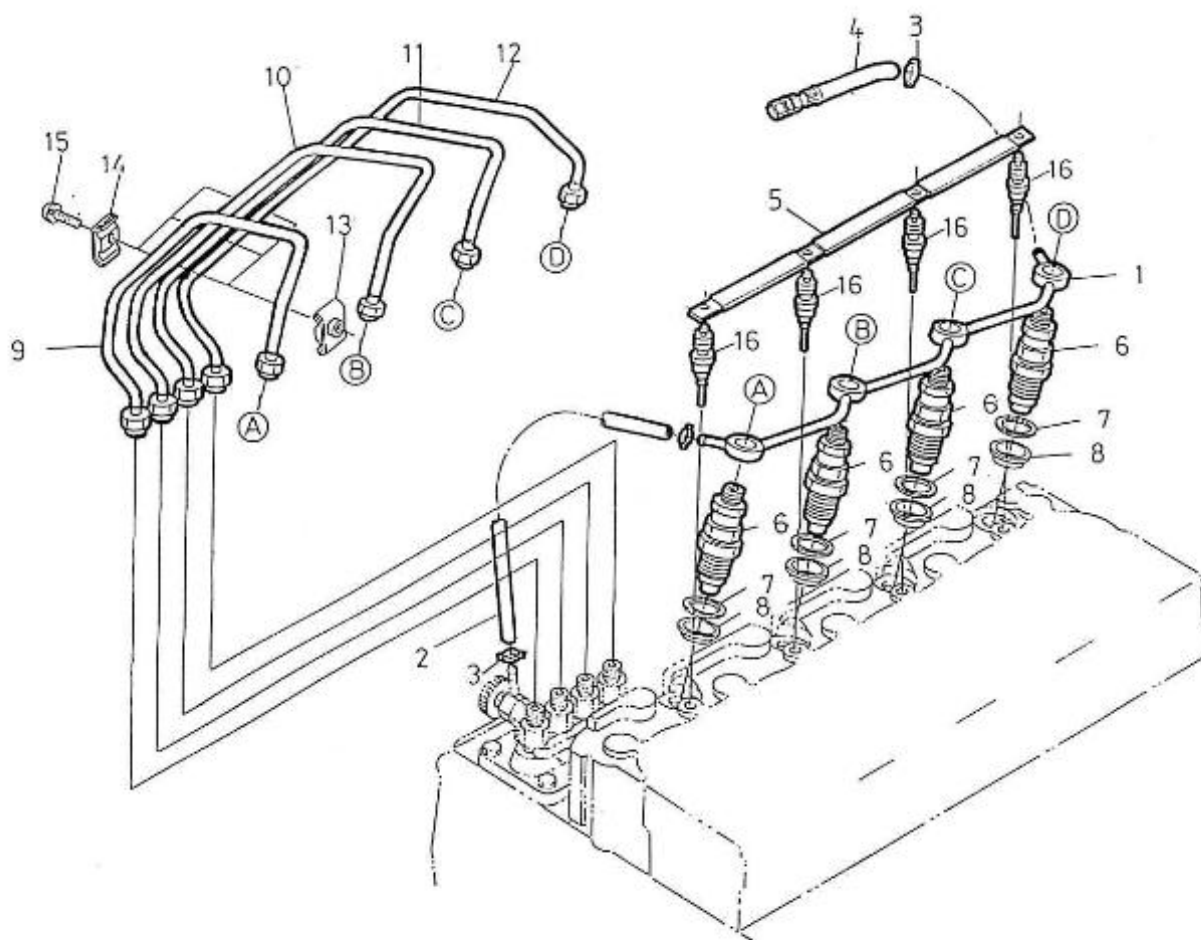

4.195HE STANDARD ENGINE / INJECTION NOZZLES AND PIPES

Part number	Item	Désignation article	Quantity
970310414	1	HOSE	1
32805001	2	HOSE	1
970310171	3	CLAMP	3
970302476	4	PIPE,FUEL CONN.D 8	1
32805001	4	HOSE	1
970307394	5	CORD,GLOW PLUG	1
970307760	6	KIT,NOZZLE HOLDER	4
970307766	6	PIECE,NOZZLE	4
970142109	7	GHASKET, RING INJECTORS	4
970307388	8	SEAL,HEAT	1
970307389	9	INJECTION PIPE	1
970307390	10	INJECTION PIPE	1
970307391	11	INJECTION PIPE	1
970307392	12	INJECTION PIPE	1
970142114	13	CLAMP,FUEL LINES 1+2	3
970142115	14	CLAMP,FUEL-LINES 1+2	3
970492118	15	SCREW,M 5X 20 ROUND HEAD	3
970307393	16	GLOW PLUG	4