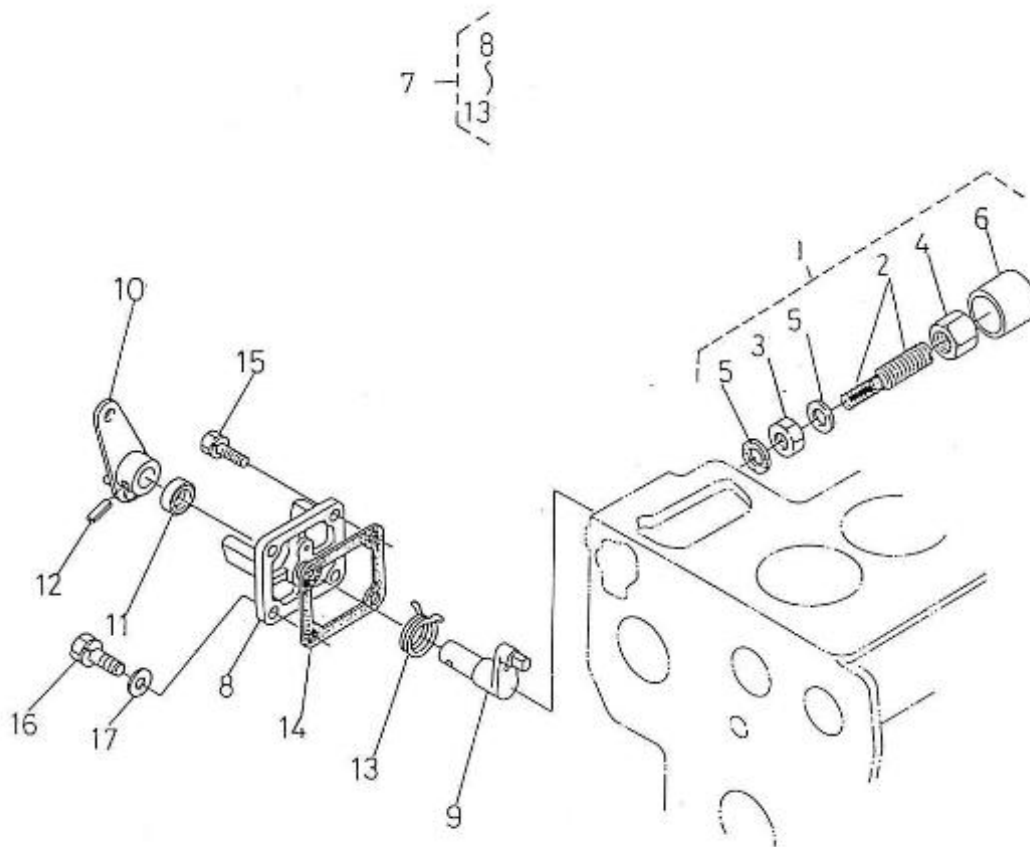

4.195HE STANDARD ENGINE / REGULATOR ADJUSTMENT

Part number	Item	Désignation article	Quantity
970307354	1	APPARATUS,IDLING	1
970307356	2	ASSY BOLT,ADJUSTING	1
970303906	3	NUT	1
970307355	4	NUT,CAP	1
970491131	5	WASHER,SEAL	1
970302069	6	CAP	1
970307942	7	ASSY LEVER,ENG.STOP	1
970307943	8	COVER,INJECTION PUMP	1
970307944	9	SHAFT,LEVER	1
970307360	10	LEVER,ENGINE STOP	1
970302861	11	SEAL,OIL	1
970151130	12	PIN,SPRING RETAINER	1
970307361	13	SPRING,RETURN	1
970310448	14	GASKET,PUMP COVER NA	1
970490143	15	BOLT,M 6X 18	2
970141537	16	BOLT, M6X22	2
970141326	17	WASHER, PLAIN D6	2