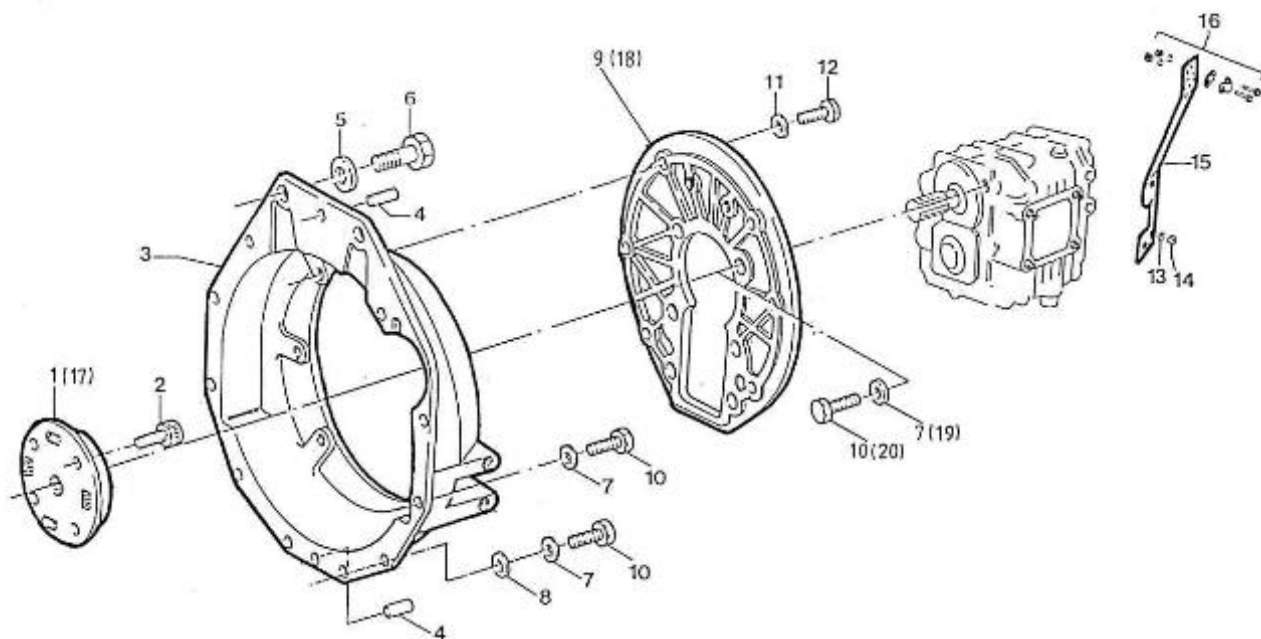

4.195HE STANDARD ENGINE / GEAR BOX FLANGE

Part number	Item	Désignation article	Quantity
970776350	1	DAMPERPLATE	1
970119147	2	BOLT, SOCK M 6X12	8
970301628H	3	CARTER VOLANT 4.220-5.280	0
970302149	4	PIN,CYLINDRICAL D10X 20	1
970647606	5	WASHER,CORRUGATED D12	2
970301736	6	BOLT,HEX M12X1,25X 30	2
970119139	7	WASHER,CORRUGATED D8	16
970027323	8	WASHER,PLAIN D 8	2
970301709	9	PLATE,ADAPTOR HBW50-100-150	1
970119141	10	BOLT,HEX M8X 20	16
970119137	11	WASHER,CORRUGATED D10	6
970635508	12	BOLT,HEX M10X 25	6
970119139	13	WASHER,CORRUGATED D8	2
970027322	14	NUT,M 8	2
970300373	15	SUPPORT,CONTROL HBW	1
970835020	16	CLAMP	1
970776650	17	DAMPERPLATE	1
970302342	18	PLATE,ADAPTOR -HBW250-	1
970119137	19	WASHER,CORRUGATED D10	6
970635508	20	BOLT,HEX M10X 25	6