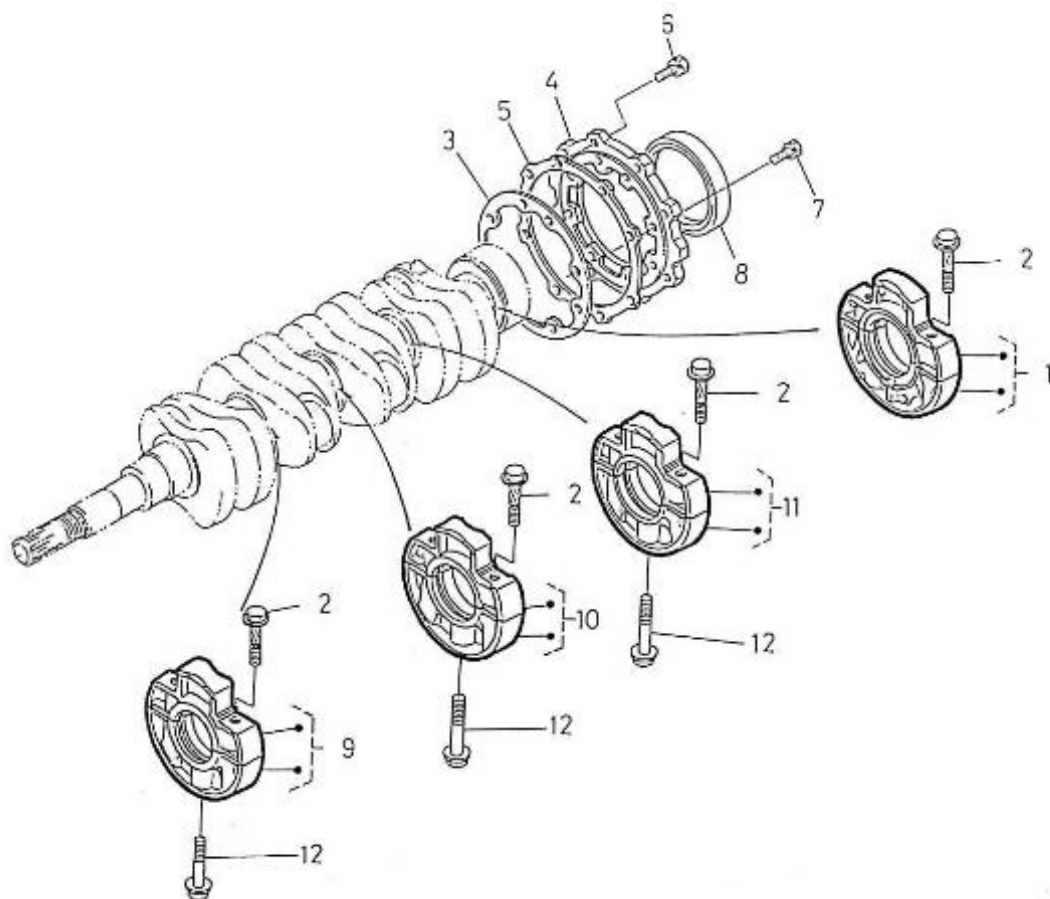

4.195HE STANDARD ENGINE / CRANKSHAFT-BEARINGS

Part number	Item	Désignation article	Quantity
970307308	1	CASE, MAIN BEARING	1
970307309	2	BOLT,BEARING CASE	8
970307310	3	GASKET,BRG.CASE NA	1
970314277	4	COVER,BEARING CASE	1
970310427	5	GASKET NA	1
970147402	6	BOLT,M 8X 25	8
970301986	7	BOLT,M 8X 28	8
970301987	8	SEAL,OIL	1
970307313	9	CASE, MAIN BEARING	1
970307314	10	CASE, MAIN BEARING	1
970307315	11	CASE, MAIN BEARING	1
970307316	12	BOLT,BEARING CASE	3