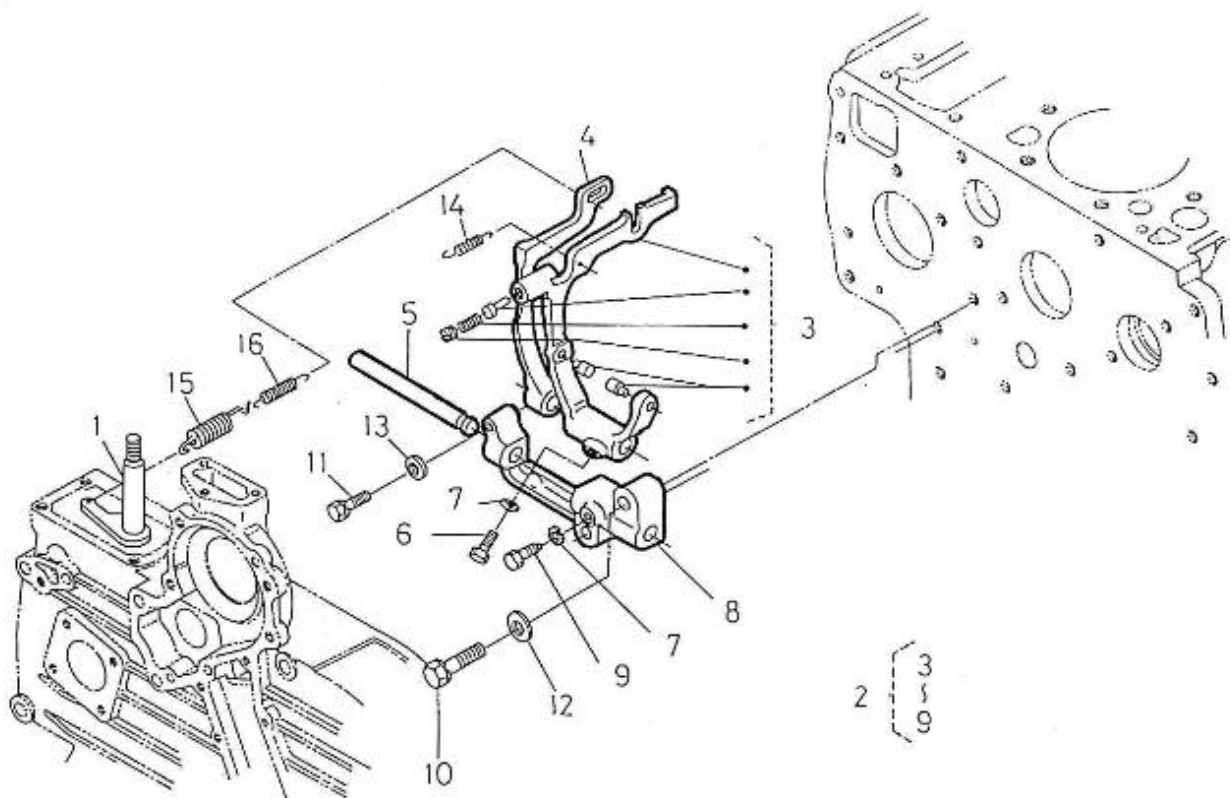

4.195HE STANDARD ENGINE / SPEED REGULATOR

Part number	Item	Désignation article	Quantity
970302030	1	LEVER,GOVERNOR	1
970302035	6	BOLT	1
970119149	7	WASHER, SPRING D 6	2
970302036	8	SUPPORT,FORK LEVER	1
970490520	9	BOLT	1
970302037	10	BOLT,M 8X 32	2
970491323	11	BOLT,M 6X 28	1
970301933	12	WASHER,PLAIN D 8	2
970141326	13	WASHER, PLAIN D6	1
970303921	14	SPRING,START	1
970307383	15	SPRING	1
970307384	16	SPRING.GOVERNOR 2	1