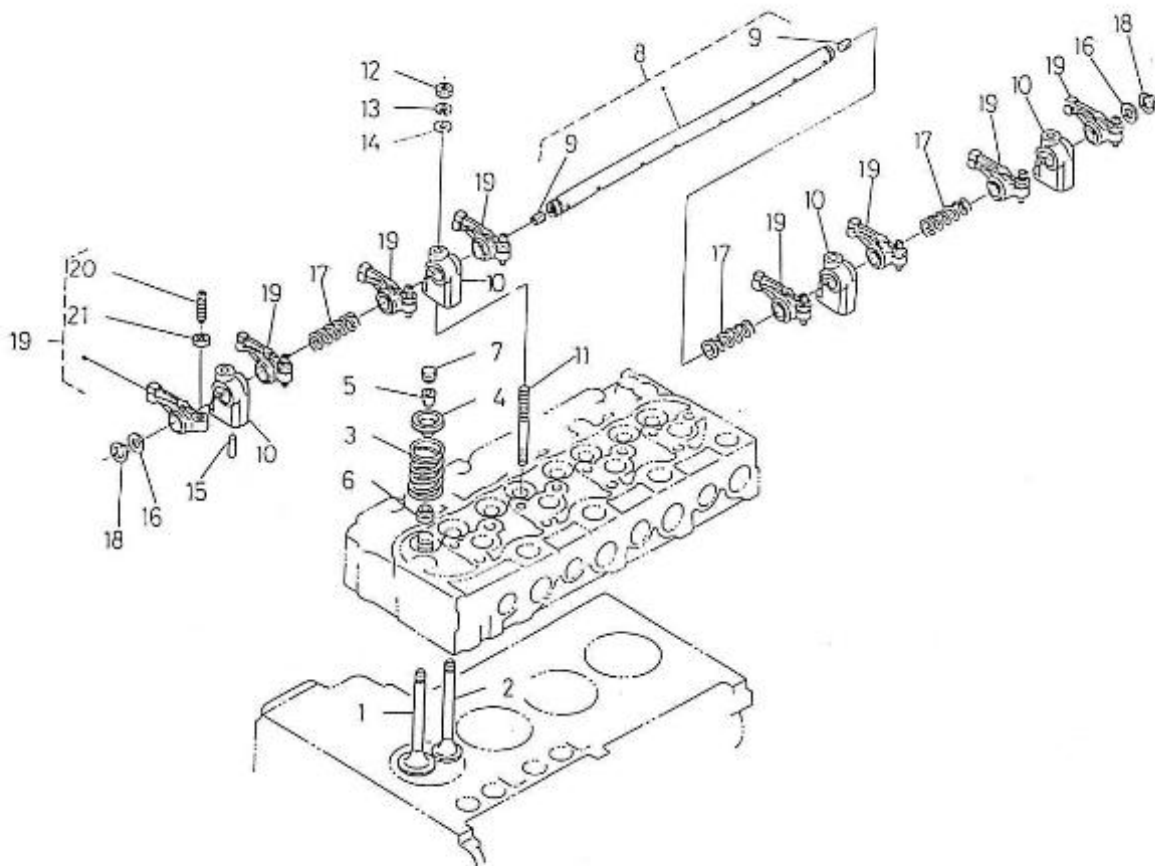

4.195HE STANDARD ENGINE / VALVES AND SPRINGS

Part number	Item	Désignation article	Quantity
970307772	1	VALVE,INLET	4
970307400	2	VALVE,EXHAUST	4
970302005	3	SPRING,VALVE	8
970302006	4	RETAINER,VALVE SPRING	8
970302007	5	COLLET,VALVE SPRING	8
970302008	6	SEAL,VALVE STEM	8
970302009	7	CAP,VALVE	8
970302010	8	SHAFT,ROCKER ARM 4.190	1
970313711	9	SCREW,SET	2
970302012	10	BRACKET,ROCKER ARM	4
970302013	11	STUD	4
970490903	12	NUT,M 8	4
970490904	13	WASHER,SPRING D 8	4
970301933	14	WASHER,PLAIN D 8	4
970302014	15	SCREW,SET	1
970302015	16	WASHER	2
970302016	17	SPRING,ROCKER ARM	3
970302017	18	CIR-CLIP,EXTERNAL	2
970307402	19	ASSY ROCKER ARM	8
970302019	20	SCREW,ADJUSTING	8
970302021	21	NUT	8