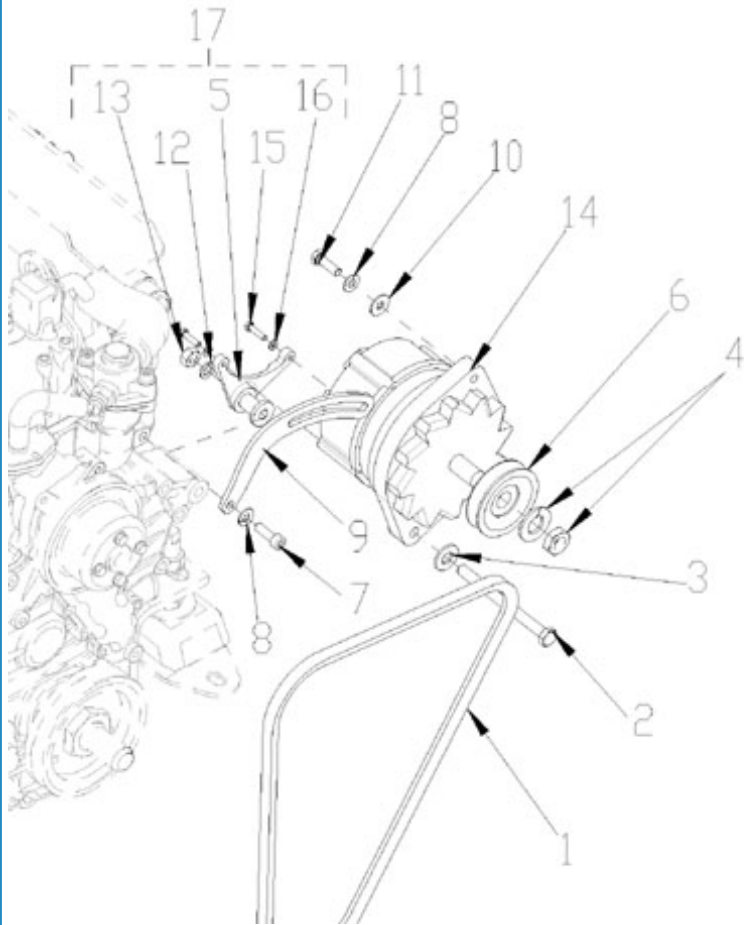

4.195HE STANDARD ENGINE / ALTERNATOR

Part number	Item	Désignation article	Quantity
48108133	1	V-BELT	1
970307438	1	SUPPORT,ALTERNATOR	1
970307531	2	BOLT	1
39160668	2	BOLT	1
970119135	3	WASHER,PLAIN D10	1
970039794	3	WASHER	1
970307532	4	NUT	1
48201173	5	ALTERNATOR BRACKET	1
970307522	5	ALTERNATOR,14V-60A	1
970307521	6	PULLEY	1
95312305	6	PULLEY	1
970307533	7	REGULATOR,ALTERNATOR	1
970300193	7	BOLT,HEX M 8X 70	1
970307404	8	V-BELT	1
970119138	8	WASHER,SPRING D 8	2
970307437	9	TIGHTENER,V-BELT	1
95203077	9	TIGHTENER	1
970304050	10	WASHER	1
970409603	11	BOLT,HEX M 8X 25	1
970024016	11	BOLT,HEX M 8X 40	1
970119138	12	WASHER,SPRING D 8	2
970119136	12	WASHER,SPRING D10	1
970119143	13	NUT, M10	1
970027322	13	NUT,M 8	2
970607384	14	BOLT,HEX M 8X 110	1
48201303	14	ALTERNATOR 12V-120A	0
39160109	15	BOLT	2
970300318	16	WASHER,SPRING D 5	2