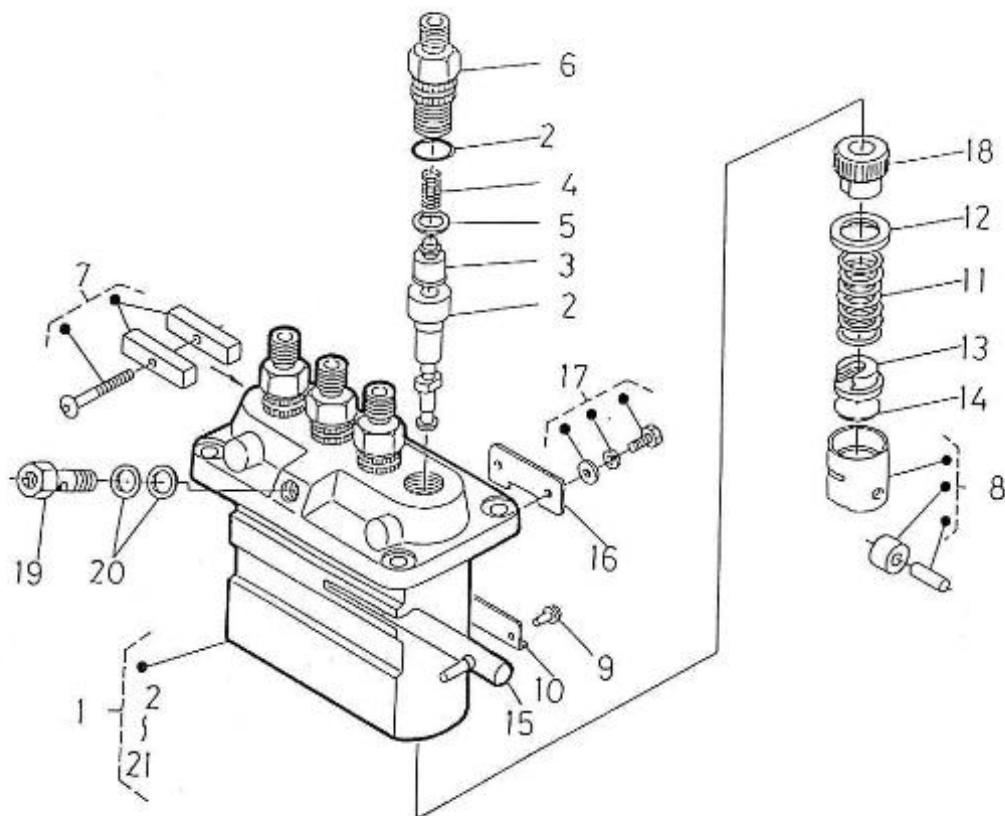

4.195HE STANDARD ENGINE / INJECTION AND FEED PUMPS

Part number	Item	Désignation article	Quantity
970310412	1	ASSY PUMP,INJECTION	1
970307947	2	ASSY PLUNGER	4
970307948	3	VALVE,DELIVERY.	4
970307949	4	SPRING,DELIV.VALVE	4
970303971	5	GASKET,RING	4
970307372	6	HOLDER,DELIV.VALVE	4
970307373	7	ASSY LOCK PLATE	2
970303985	8	TAPPET,INJ.PUMP CPL.	4
970307374	9	PIN,TAPPET GUIDE	4
970307375	10	PLATE	2
970303982	11	SPRING,PLUNGER	4
970303981	12	SEAT,SPRING -UPPER-	4
970307752	13	SEAT,SPRING	4
970307753	14	SHIM	4
970307376	15	RACK,CONTROL	1
970303968	16	PLATE,ADJUSTING	3
970303969	17	BOLT	3
970303980	18	SLEEVE,CONTROL	4
970302107	19	SCREW,INJ.PUMP	1
970307379	20	WASHER,NIPPLE	2
970307822	21	O RING	4