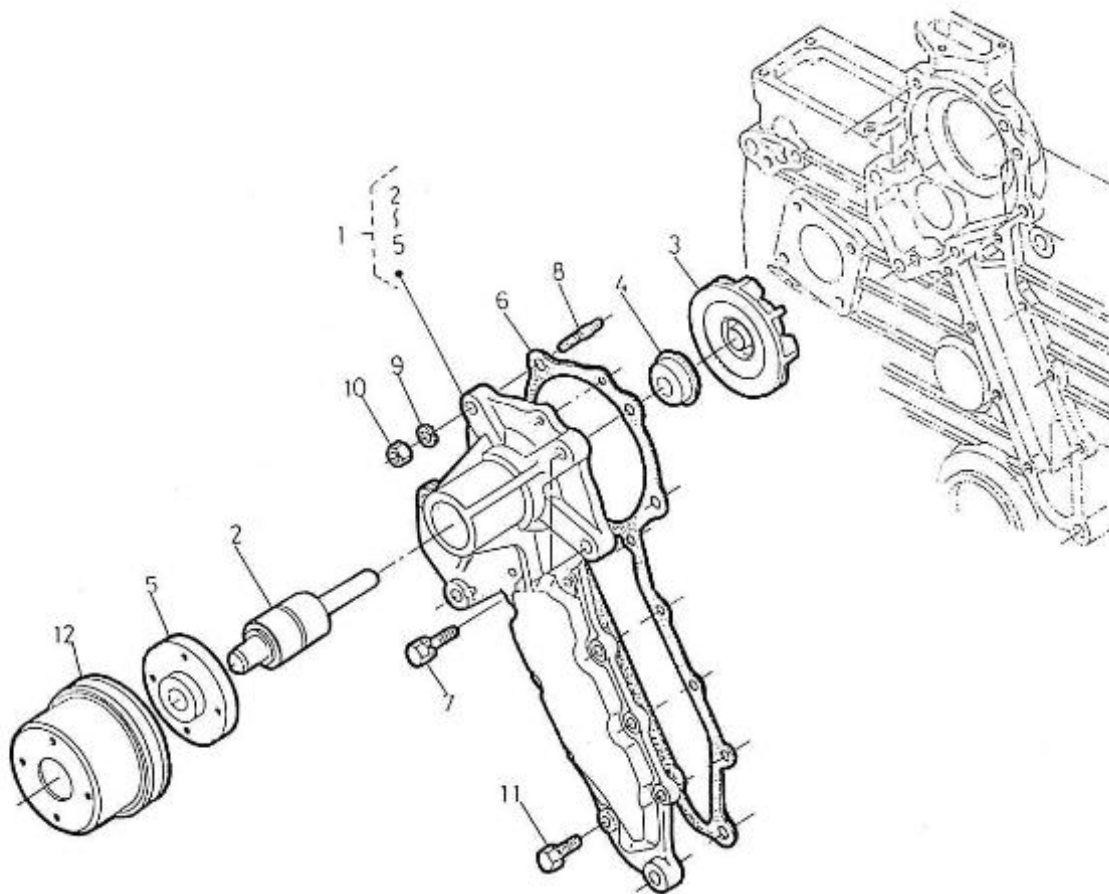

4.195HE STANDARD ENGINE / FRESH WATER PUMP

Part number	Item	Désignation article	Quantity
970302110	1	PUMP,F/WATER CPL.4.190	1
970302109	2	BEARING,SHAFT W/PUMP	1
970302111	3	IMPELLER,F/WATER PUMP 4.190	1
970302112	4	SEAL,MECHANICAL F/W.PUMP	1
970302113	5	FLANGE,F/WATER PUMP	1
970302117	6	GASKET,WATER PUMP 4.190	1
970301986	7	BOLT,M 8X 28	2
970302118	8	STUD	2
970490904	9	WASHER,SPRING D 8	2
970490903	10	NUT,M 8	2
970490119	11	BOLT,M 6X 18	8
970302116	12	PULLEY,WATER PUMP 4.190	1