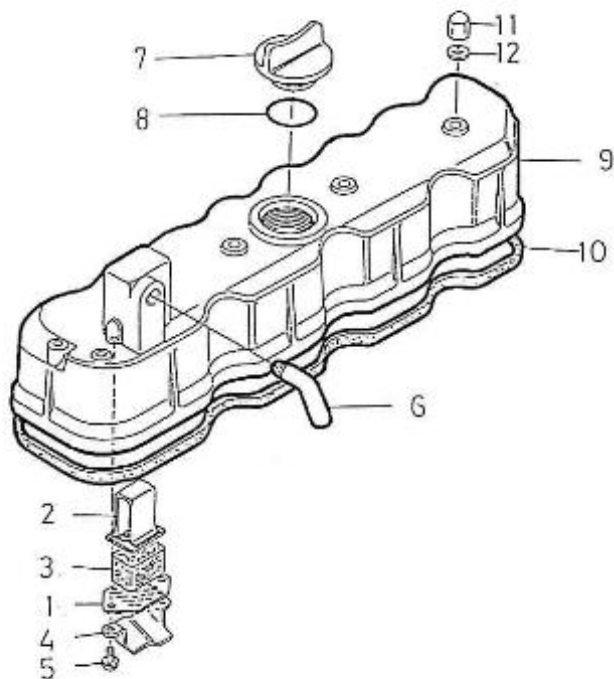

Filtre(s) :

- type: 4.195HE STANDARD ENGINE

4.195HE STANDARD ENGINE / ENGINE BLOCK

Part number	Item	Désignation article	Quantity
970301901	2	PLUG	2
970490108	3	PLUG,SOCK	6
970490109	4	PLUG,SOCK	2
970301903	5	PLUG	3
970301904	6	PLUG,EXPANSION	1
970301905	7	CAP,SEALING	6
970301906	8	CAP,FREEZE	2
970301907	9	PIN,CYLINDRICAL	2
970490122	10	PIN,CYLINDRICAL	2
970301908	11	PIN,CYLINDRICAL	2
970301909	12	PIN,CYLINDRICAL	1
970490112	13	PIN,PIPE	1
970301912	14	PLUG	1
970491131	15	WASHER,SEAL	1
970490116	16	O-RING	1
970301918	17	TAP,DRAIN	1
970301911	18	NIPPLE,REDUCTION	1
970301913	19	PUMP,OIL CPL.4.190	1
970301914	20	GASKET,OIL PUMP	1
970300276	21	BOLT,HEX M 6X 50	4
970119149	22	WASHER, SPRING D 6	1
970301915	23	GEAR,OIL PUMP DRIVE	1
970493118	24	KEY,FEATHER H-HE	1
970301916	25	NUT	1
970851700	26	SWITCH,OIL	1

4.195HE STANDARD ENGINE / OIL SUMP - OIL PUMP

Part number	Item	Désignation article	Quantity
970301948	1	GASKET,OIL PAN 4.190	1
970307731	2	COMP.OIL PAN	1
970432132	3	GASKET,RING	1
970490127	4	PLUG, OIL DRAIN	1
970301949	5	BOLT	24
970304102	6	DRAIN OIL PIPE	1
970302715	7	DIPSTICK,OIL LEVEL 4.150	1
970301950	8	FILTER,OIL PAN 4.190	1
970490919	9	BOLT,M 8X 16	1
970301951	10	O-RING	1
970300199	12	GASKET,RING D16	1
970300364	13	GASKET,RING D18	1
970307728	14	BOLT,BANJO	1

4.195HE STANDARD ENGINE / CYLINDER HEAD COVER

Part number	Item	Désignation article	Quantity
970301990	1	PLATE,BREATHER ELEMENT N01	1
970490302	2	HOUSING,BREATHER ELEMENT	1
970490305	3	FILTER,BREATHER ELEMENT	1
970301991	4	SHIELD,OIL BREATHER	1
970490307	5	SCREW,M 5X 10	2
970301993	6	PIPE,BREATHER	1
970490510	7	CAP,FILLING OIL	1
970490511	8	O-RING	1
970307307	9	COVER,CYL.HEAD	1
970301995	10	GASKET,COVER CYL:HEAD 4.190	1
970301996	11	NUT,CAP	4
970491131	12	WASHER,SEAL	4