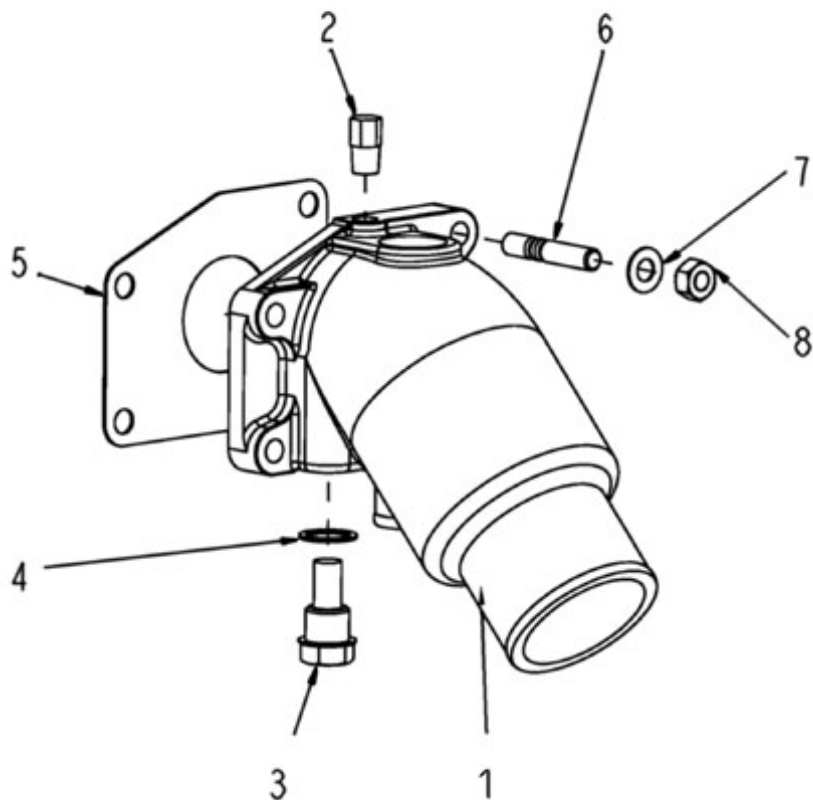

4.195HE STANDARD ENGINE / EXHAUST ELBOW

Part number	Item	Désignation article	Quantity
970301706APR	1	MIXER	1
970307265	2	PLUG,HEX 1/8	1
970494635	3	ANODE,ZINC CPL M16X1,5	1
970300199	4	GASKET,RING D16	1
970301710	5	GASKET,MIXER 4.190	1
970300374	6	STUD,M 8X 30	3
970119139	7	WASHER,CORRUGATED D8	4
970027322	8	NUT,M 8	4