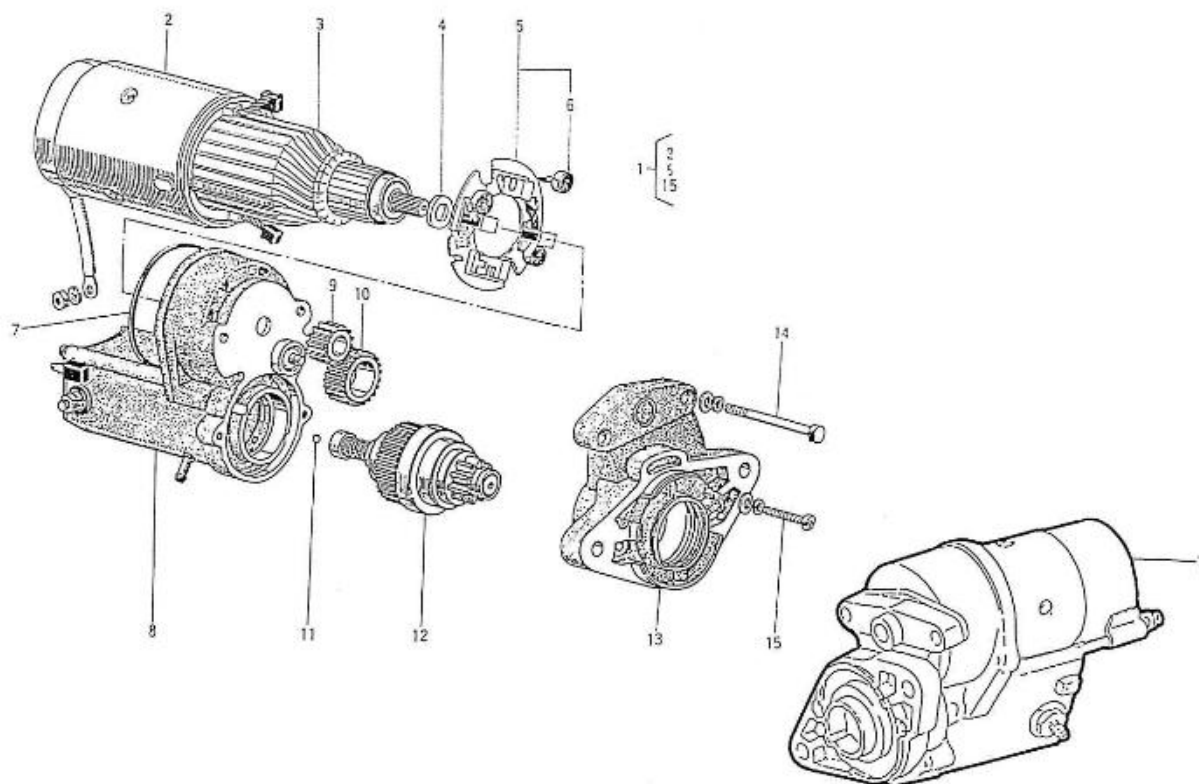

4.195HE STANDARD ENGINE / STATER - DETAILS

Part number	Item	Désignation article	Quantity
970302070	1	STARTER,MOTOR 12V 0,8KW	1
970303987	3	ROTOR,STARTER 6.280	1
970303988	4	GASKET,RING	1
970303989	5	HOLDER,BRUSH	1
970303990	7	GASKET	1
970303991	8	HOLDER,MAGNETIC SWITCH	1
970303992	9	GEAR,1	1
970517313	10	GEAR,2 STARTER MOTOR 4.110	1
970517316	11	BHEARING,BALL STARTER MOTOR	1
970303994	12	PINION,SWITCH	1
970303996	14	BOLT	2
970303997	15	SCREW	2