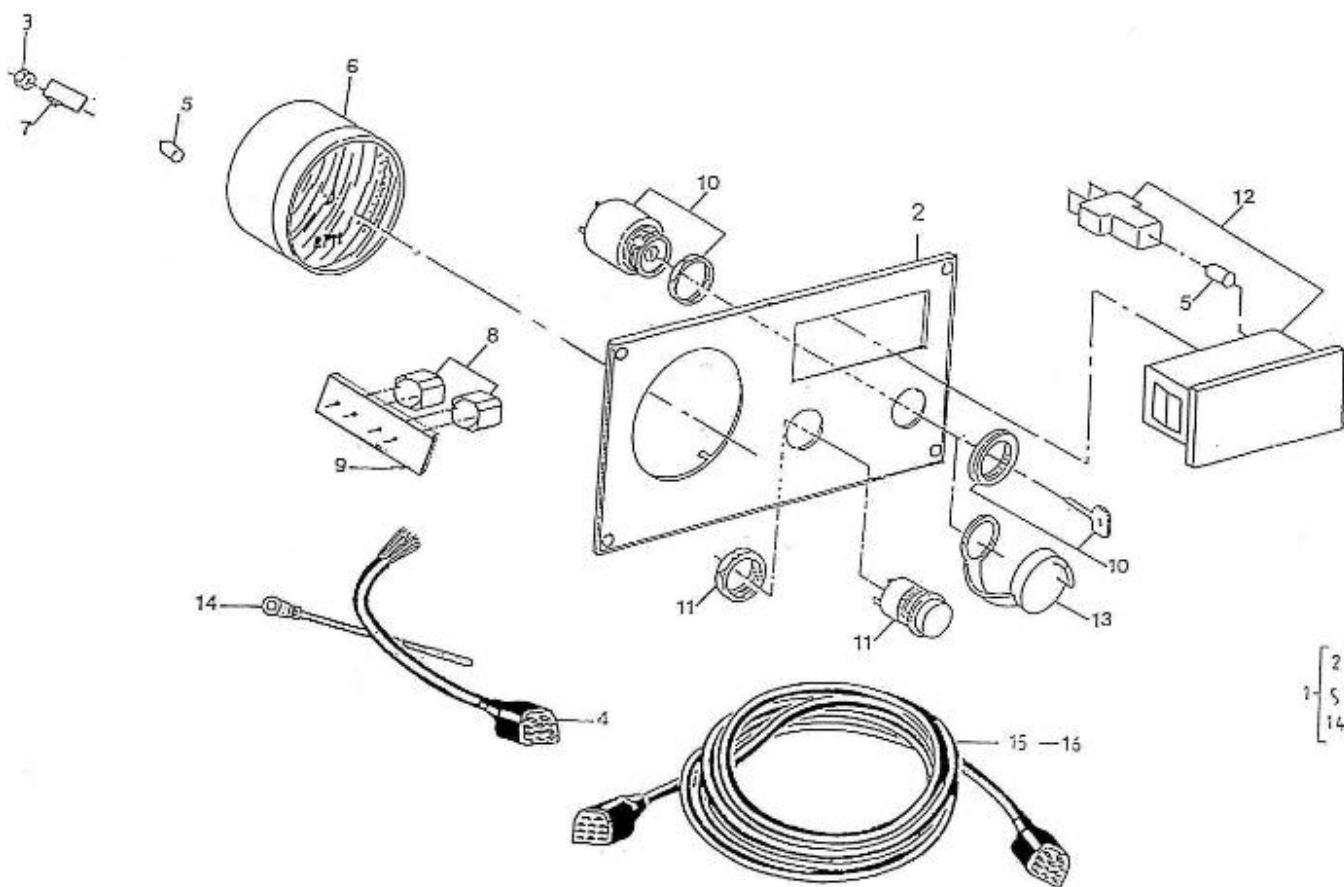

4.195HE STANDARD ENGINE / INSTRUMENT PANELS

Part number	Item	Désignation article	Quantity
645200021	2	PLATE,PANEL	1
970302665	3	WIRING,INTERMEDIATE 4MTR 11POS	4
970302662	4	WIRING,PANEL 1 INSTR. (11P	1
970856011	5	BULB 12V-2W	5
970300920	7	CLAMP,INSTRUMENTS	4
970302684	8	BUZZER,SONITRON SMA 24A P17.05	2
970302667	10	SWITCH,BOSCH STARTER + GLOWING	1
970300967	11	BUTTON,PUSH	1
970856005	12	INDICATORI OTTICI A 4 SPIE	1
970304021	13	COVER	1
970304019	14	CABLEBINDER,PLASTIC 4.8X195	1
970302666	15	WIRING,INTERMEDIATE 8MTR 11POS	1
970302665	16	WIRING,INTERMEDIATE 4MTR 11POS	1