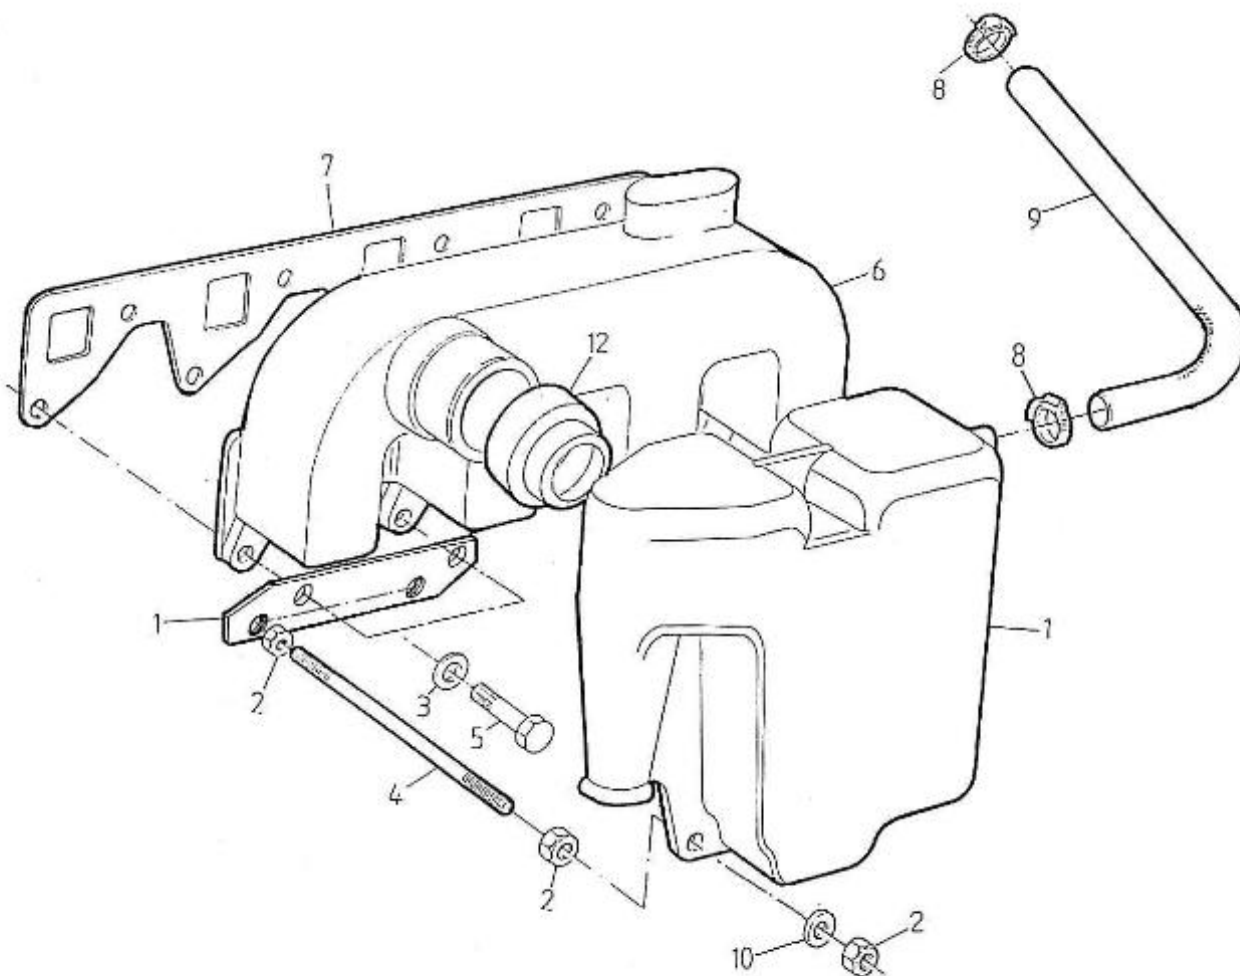

4.195HE STANDARD ENGINE / AIR FILTER

Part number	Item	Désignation article	Quantity
970301715	1	FILTER,AIR 4.190 6.280	1
970027322	2	NUT,M 8	6
970119139	3	WASHER,CORRUGATED D8	4
970301581	4	STUD,M 8X110	2
970409603	5	BOLT,HEX M 8X 25	2
970307412	6	MANIFOLD,INLET	1
970302137	7	GASKET,INTAKE MANIFOLD 4.190	1
970439306	8	CLAMP	2
970496045	9	HOSE,CARTER DEAIR	1
970027323	10	WASHER,PLAIN D 8	2
970307414	11	SUPPORT AIR FILTER	1
970307415	12	HOSE	1