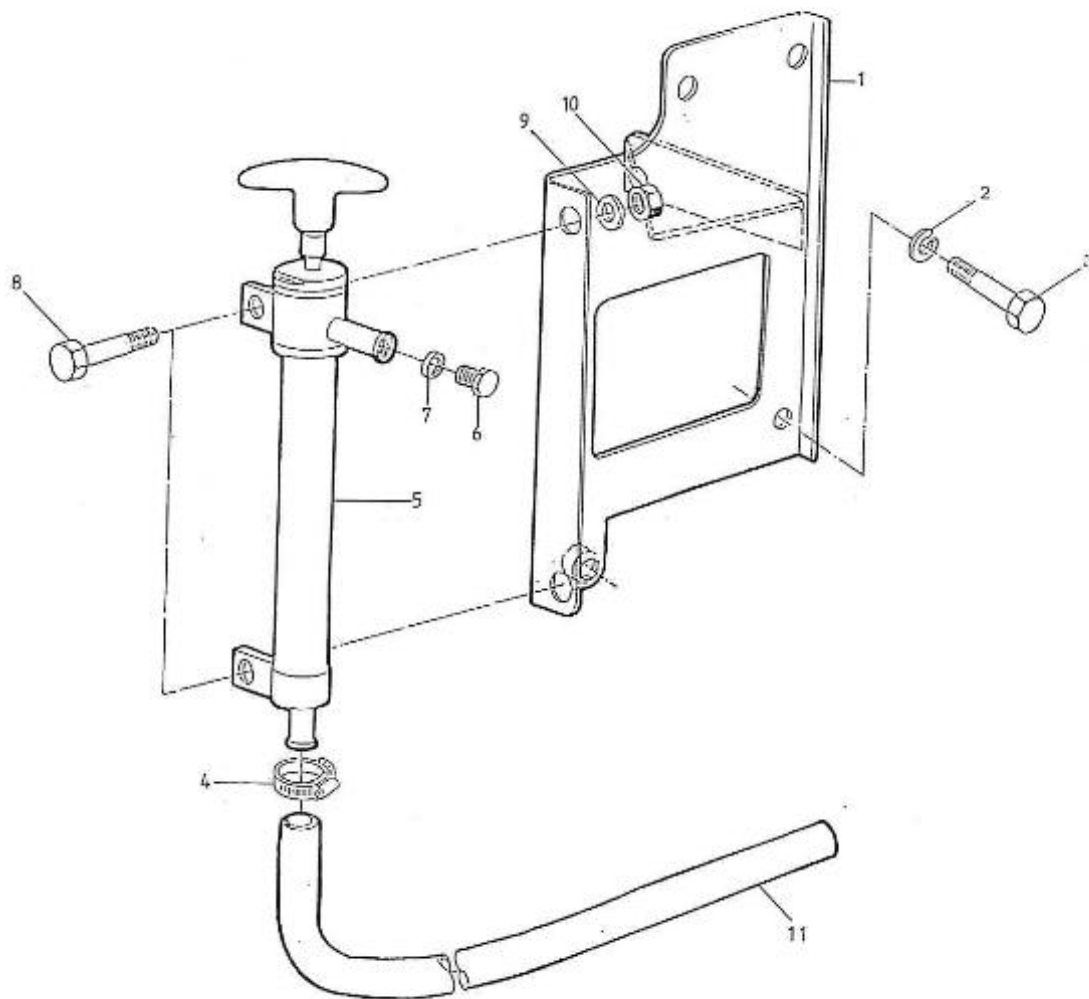

4.195HE STANDARD ENGINE / OIL DRAIN PUMP

Part number	Item	Désignation article	Quantity
970302677	1	SUPP,FUELFILTER-OILEXTR.4.190,	1
970119138	2	WASHER,SPRING D 8	3
970301280	3	BOLT,HEX M 8X 90	2
970439306	4	CLAMP	2
970439302	5	PUMP,OIL EXTRACTION	1
970832061	6	BOLT	1
970300288	7	GASKET,M8	1
970439910	8	BOLT,HEX M 6X 16	2
970119149	9	WASHER, SPRING D 6	2
970635460	10	NUT,M 6	2
970304102	11	DRAIN OIL PIPE	1