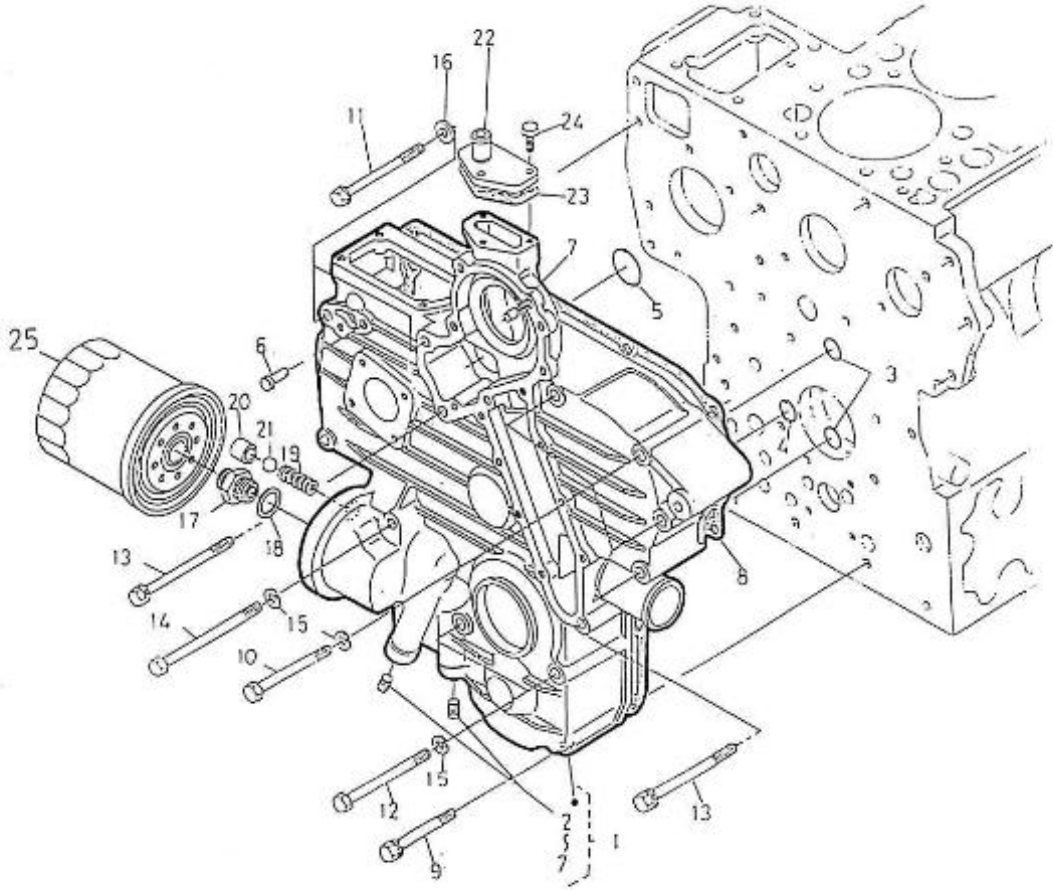

4.195HE STANDARD ENGINE / TIMING GEAR CASE

Part number	Item	Désignation article	Quantity
970310407	1	ASSY CASE,GEAR	1
970140202	2	PLUG, SOCK	2
970301922	3	O-RING	2
970302696	4	O-RING	1
970301923	5	O-RING	1
970490204	6	PIN,TIMING COVER	1
970301908	7	PIN,CYLINDRICAL	2
970301925	8	GASKET,TIMING CASE 4.190	1
970301926	9	BOLT,M 8X 60	2
970301927	10	BOLT,M 8X 70	5
970301929	11	BOLT	1
970301928	12	BOLT,M 8X 80	2
970301929	13	BOLT	3
970301930	14	BOLT,M 8X 95	2
970490904	15	WASHER,SPRING D 8	9
970301933	16	WASHER,PLAIN D 8	1
970302072	17	NIPPLE	1
970302073	18	GASKET,RING	1
970302074	19	SPRING	1
970302075	20	SEAT,VALVE	1
970302076	21	BEARING,BALL	1
970301931	22	FLANGE,WATER RETURN	1
970301932	23	GASKET,FLANGE W/RETURN	1
970491536	24	BOLT,M 6X 20	3
970490222	25	COVER,INJ.TIMING	1
970491736	26	GASKET	1
970490224	27	STUD	4
970151133	28	NUT,M 6	4
970609602	29	WASHER,CORRUGATED D 6	4
970603003	30	FILTER,ELEMENT OIL 4.180/90	1