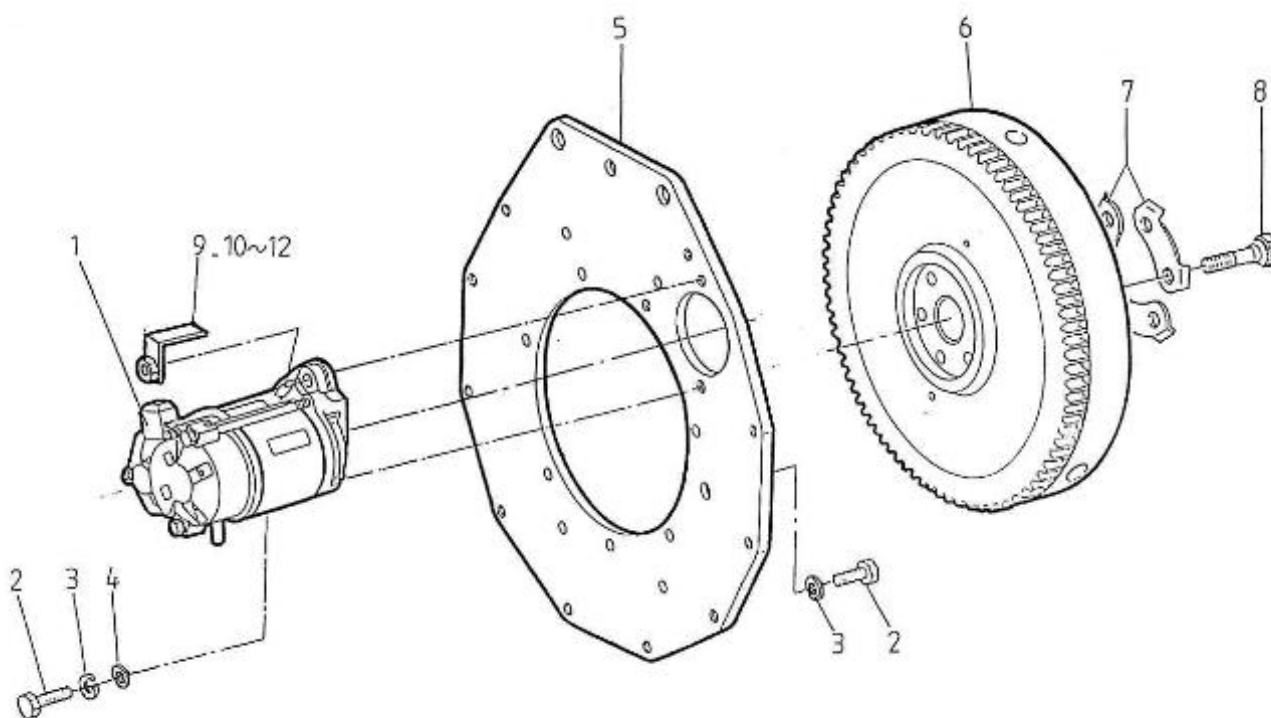

4.195HE STANDARD ENGINE / FLYWHEEL

Part number	Item	Désignation article	Quantity
970302070	1	STARTER,MOTOR 12V 0,8KW	1
970300044	2	BOLT,HEX M10X1,25X 25	12
970119136	3	WASHER,SPRING D10	12
970119135	4	WASHER,PLAIN D10	2
970301626	5	PLATE,REAR END 4.190	1
970301627	6	FLYWHEEL,CPL.4.190	1
970302397	7	WASHER,FLYWHEEL 3PCS.	1
970302396	8	BOLT,FLYWHEEL	6
970307436	9	NUT	1
970119140	10	BOLT,SOCK M10X 50	1
970119135	11	WASHER,PLAIN D10	1
970119136	12	WASHER,SPRING D10	1