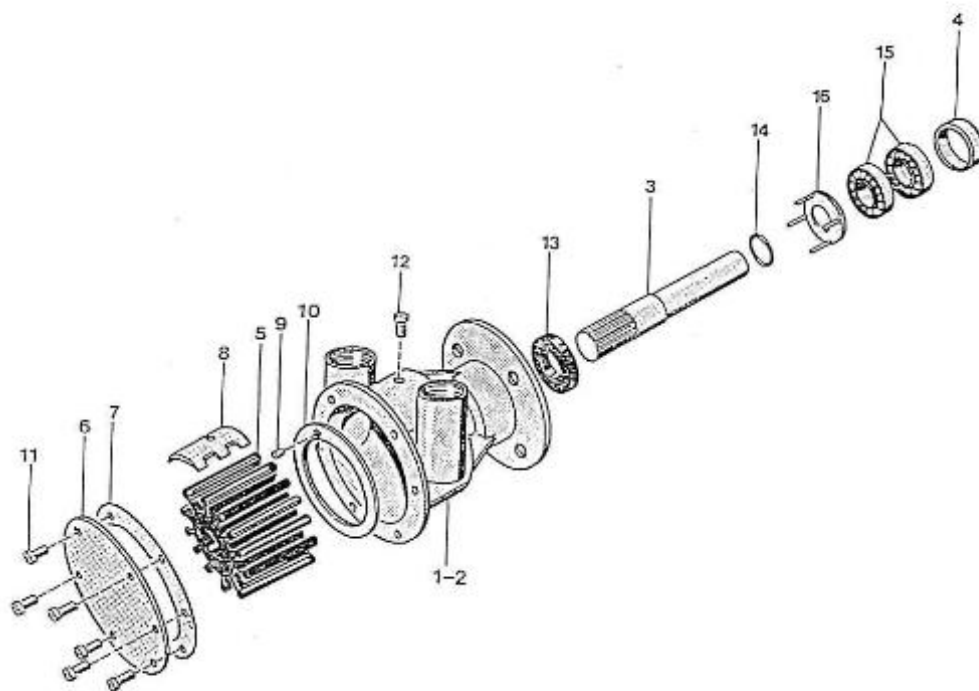

4.195HE STANDARD ENGINE / SEA WATER PUMP - DETAILS

Part number	Item	Désignation article	Quantity
970301725	1	PUMP, WATER F5B-9 4.190	1
970302154	3	SHAFT, WATER PUMP F5B-9	1
970303672	4	GUIDE, WATER PUMP F5B-9000	1
970604530	5	IMPELLER, WATER PUMP F 5B/-9	1
970303673	6	COVER, END W/PUMP F5B-9000	1
970604529	7	GASKET, F5B	1
970303674	8	CAM, WATER PUMP F5B-9000	1
970303675	9	PIN, WATER PUMP F5B-9000	1
970300891	10	PLATE, WEAR W/PUMP F5B-9000	1
970303677	11	SCREW, COVER W/PUMP F5B-9000	6
970303678	12	SCREW, CAM WATER PUMP F5B-9000	1
970614516	13	O-RING SEAL	1
970303679	14	O-RING, WATER PUMP F5B-9000	1
970770251	15	BEARING, BAIL WATER PUMP F5B-90	2
970303680	16	WASHER, WATER PUMP F5B-9000	1