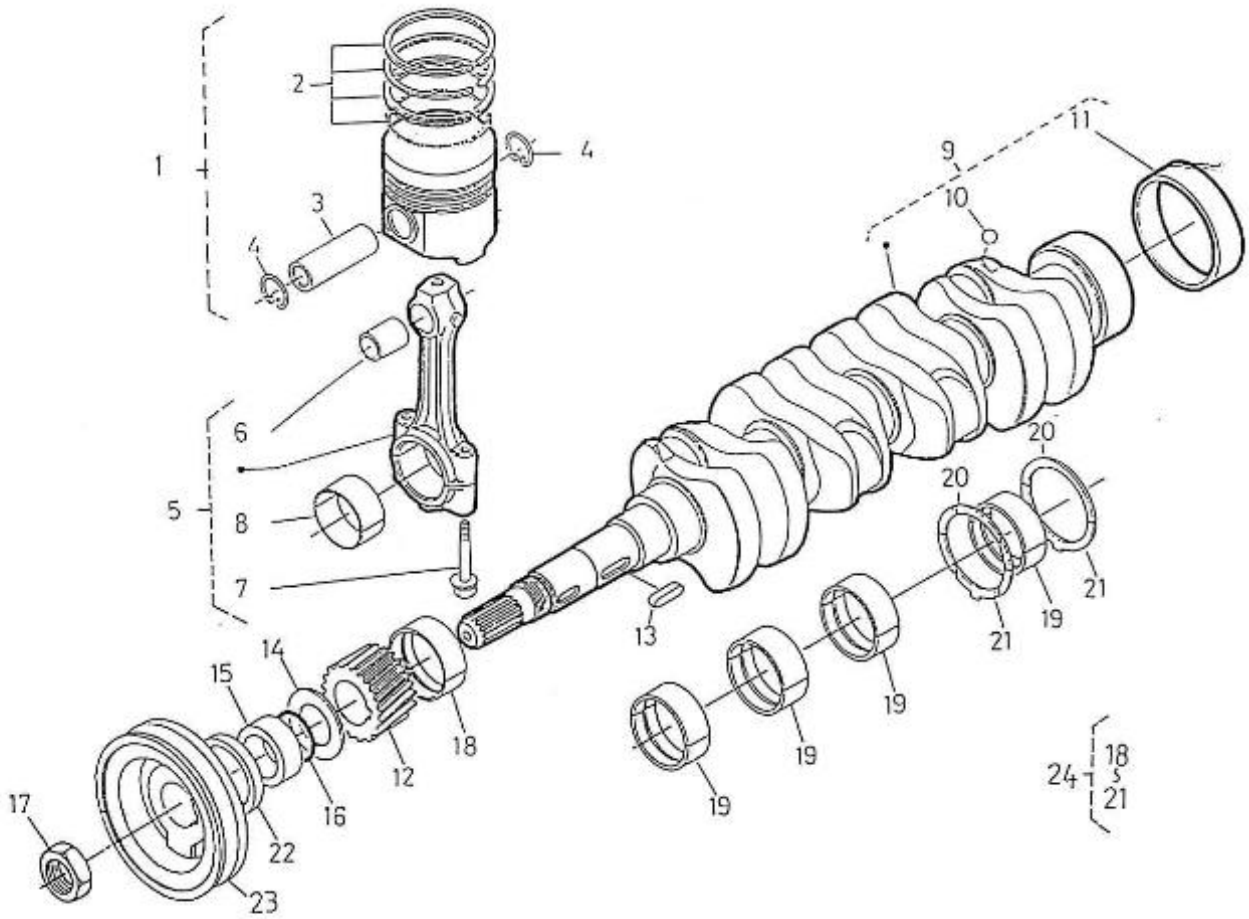

4.195HE STANDARD ENGINE / CRANKSHAFT-PISTONS

Part number	Item	Désignation article	Quantity
970310409	1	PISTON 05	4
970310411	2	ASSY PISTON RING 05	4
970310410	2	ASSY PISTON RING	4
970307331	3	PIN,PISTON	4
970307332	4	CLIP,PISTON PIN	8
970307333	5	ASSY ROD,CONNECTING	4
970307334	6	BUSH,PISTON PIN	4
970301934	7	BOLT,CONN.ROD	8
970307336	8	METAL,CRANK PIN 02	4
970307335	8	METAL,CRANK PIN	4
970307337	8	METAL,CRANK PIN 04	4
970307338	9	COMP.SHAFT,CRANK	1
970302897	10	BEARING,BALL	4
970301962	11	SLEEVE,CRANKSHAFT	1
970301965	12	GEAR,CRANKSHAFT	1
970301966	13	KEY,FEATHER	1
970301967	14	SLINGER,OIL	1
970301968	15	COLLAR,CRANKSHAFT	1
970301969	16	O-RING	1
970301970	17	NUT,CRANKSHAFT	1
970301972	18	METAL,CRANKSHAFT 1	1
970307341	18	METAL,C/SHAFT 1 04	1
970302406	18	METAL,CRANKSHAFT 1 +0,2	1
970301973	19	METAL,CRANKSHAFT 2	4
970307344	19	METAL,C/SHAFT 2 04	4
970307343	19	METAL,C/SHAFT 2 02	4
970307345	20	METAL,SIDE 1-02	2
970301974	20	METAL,SIDE 1	2
970302409	21	METAL,SIDE 2 +0,2	2
970301975	21	METAL,SIDE 2	2
970302913	21	METAL,SIDE 2 +0,4	2
970301976	22	SEAL,OIL	1
970302077	23	PULLEY,CRANKSHAFT 4.190 STD.	1