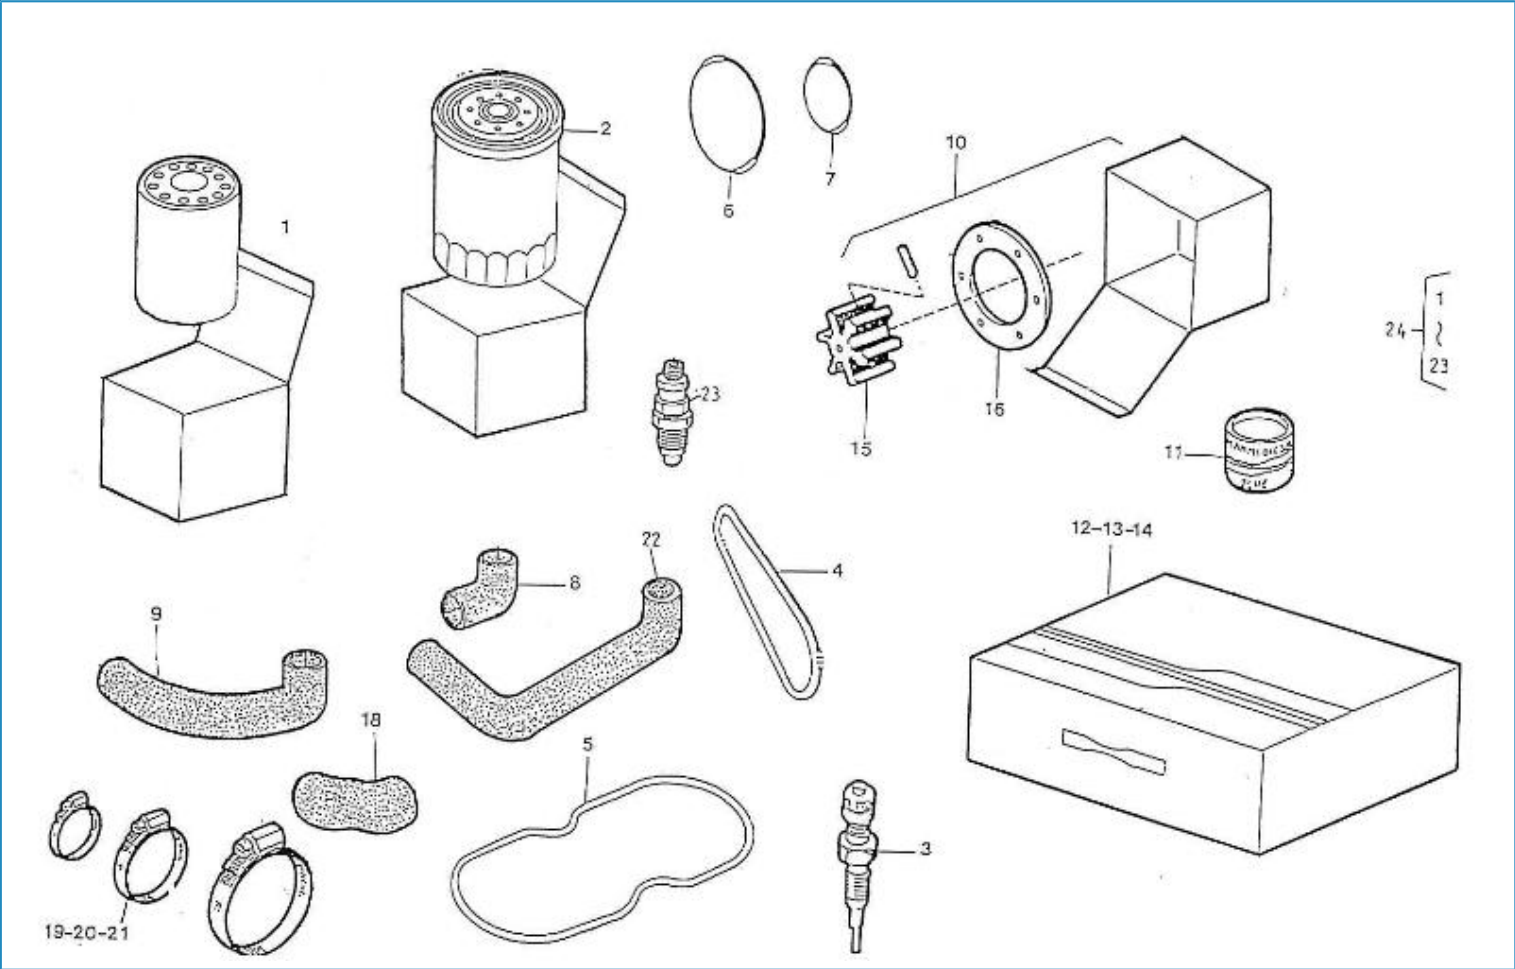

4.195HE STANDARD ENGINE / MAINTENANCE KIT

Part number	Item	Désignation article	Quantity
970622350	1	FILTER,FUEL	1
970603003	2	FILTER,ELEMENT OIL 4.180/90	1
970307393	3	GLOW PLUG	1
970307404	4	V-BELT	1
970310406	5	GASKET CYL.HEAD NA	1
970301719	6	O-RING,68,00X4,00	2
970154025	7	O-RING,28,17X3,53	1
970301713	8	HOSE,ELBOW COVER HEATEX.4.190	1
970301718	9	HOSE,WATER RETURN D32-34	1
970604591	10	SET,IMPELLER W/PUMP 4.110-190-	1
970301521	11	PAINT,NANNI BLUE 125CC	1
970310008	12	CASE	1
970301347	13	INSERT,CASE	1
970301348	14	INSERT,CASE BOTTOM	1
970604530	15	IMPELLER,WATER PUMP F 5B/-9	1
970604529	16	GASKET,F5B	1
970856011	17	BULB 12V-2W	1
970301714	18	HOSE,D32 COVER THERMO.4.190	1
970604526	19	CLAMP,HOSE 22-32	2
970300922	20	CLAMP,HOSE 26-38	2
970604533	21	CLAMP,HOSE 32-44	1
48325012	22	HOSE	1
970307760	23	KIT,NOZZLE HOLDER	1