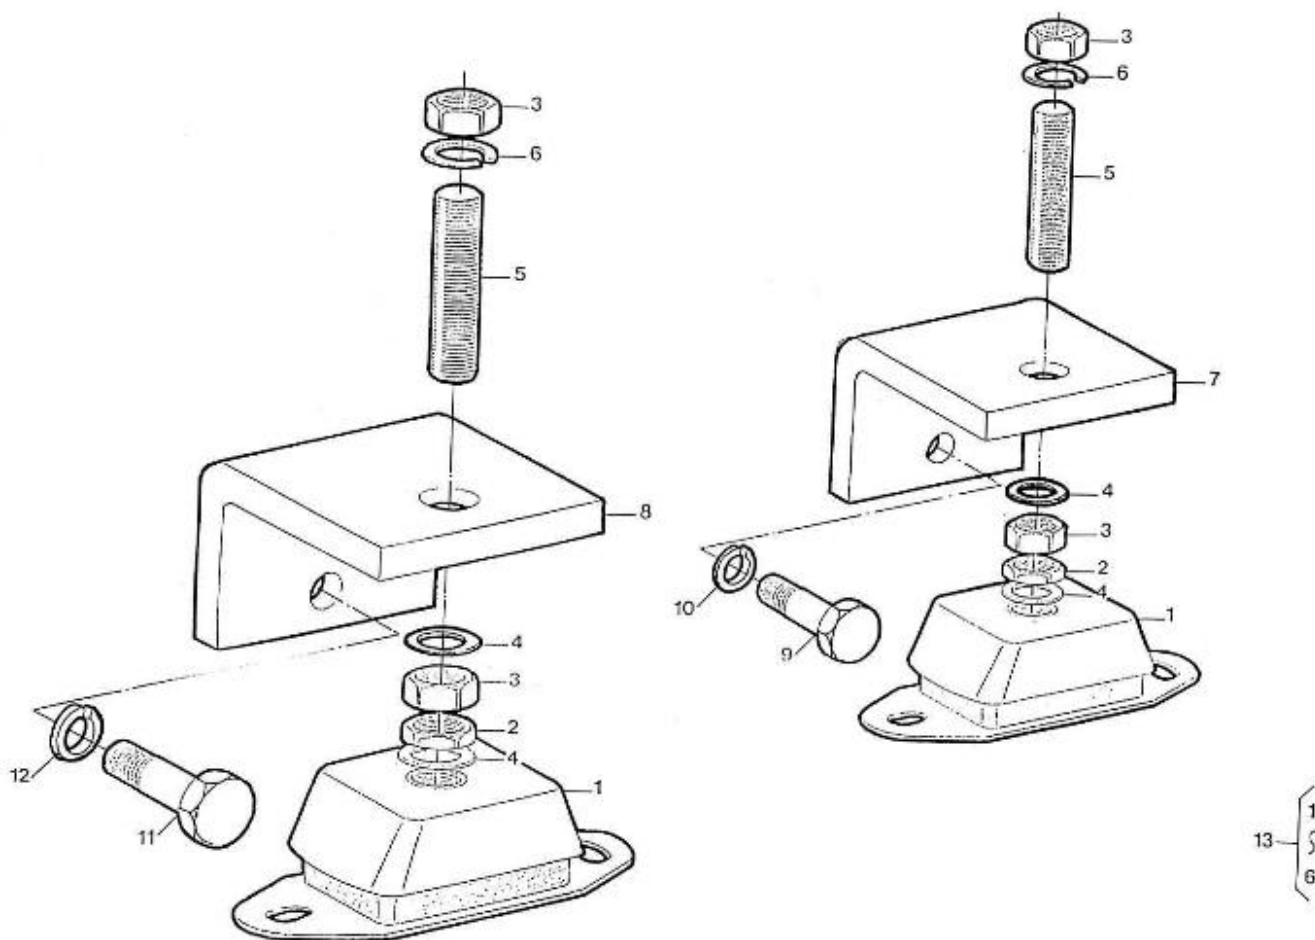

4.195HE STANDARD ENGINE / SUPPORT AND MOUNTING

Part number	Item	Désignation article	Quantity
48190023	1	ELASTICAL MOUNT	4
970639203	2	NUT,M16 LOW	4
970896520	3	NUT	8
970649108	4	WASHER,PLAIN D16	8
970609116	5	STUD,M16X100	4
970649109	6	WASHER,SPRING D16	4
970301704	7	SUPPORT,MOUNT FRONT 4.190	2
970301419	8	SUPPORT,MOUNT REAR	2
970304013	9	BOLT,HEX M10X1.25X 35	4
970119136	10	WASHER,SPRING D10	4
970301736	11	BOLT,HEX M12X1,25X 30	4
970409154	12	WASHER,SPRING D12	4
48190023	13	ELASTICAL MOUNT	4