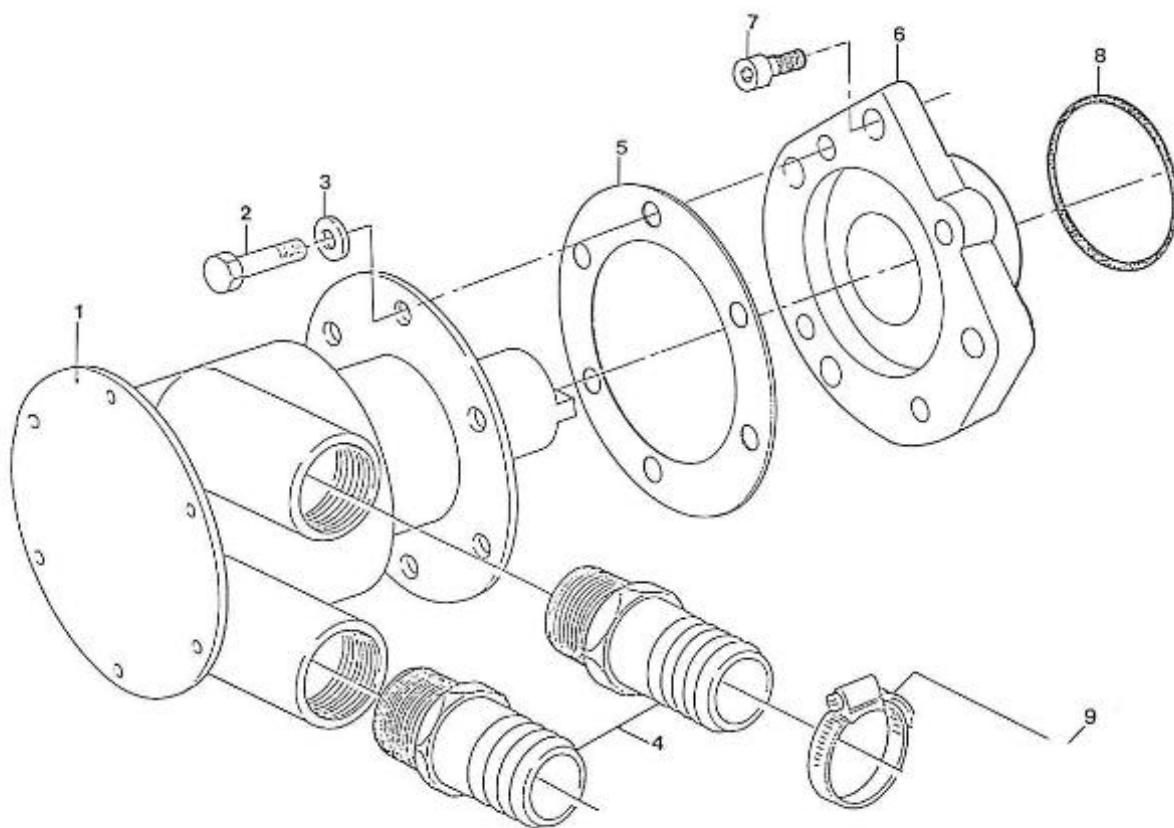

4.195HE STANDARD ENGINE / SEA WATER PUMP

Part number	Item	Désignation article	Quantity
970301725	1	PUMP,WATER F5B-9 4.190	1
970439910	2	BOLT,HEX M 6X 16	4
970609602	3	WASHER,CORRUGATED D 6	4
970604515	4	CONNECTION,HOSE HBW-20	2
970614511	5	GASKET,WATER PUMP F5B-9	1
970300254	6	FLANGE,WATER PUMP 4.110HE	1
970604615	7	BOLT,SOCK M 6X 20	4
970154025	8	O-RING,28,17X3,53	1
970604526	9	CLAMP,HOSE 22-32	1