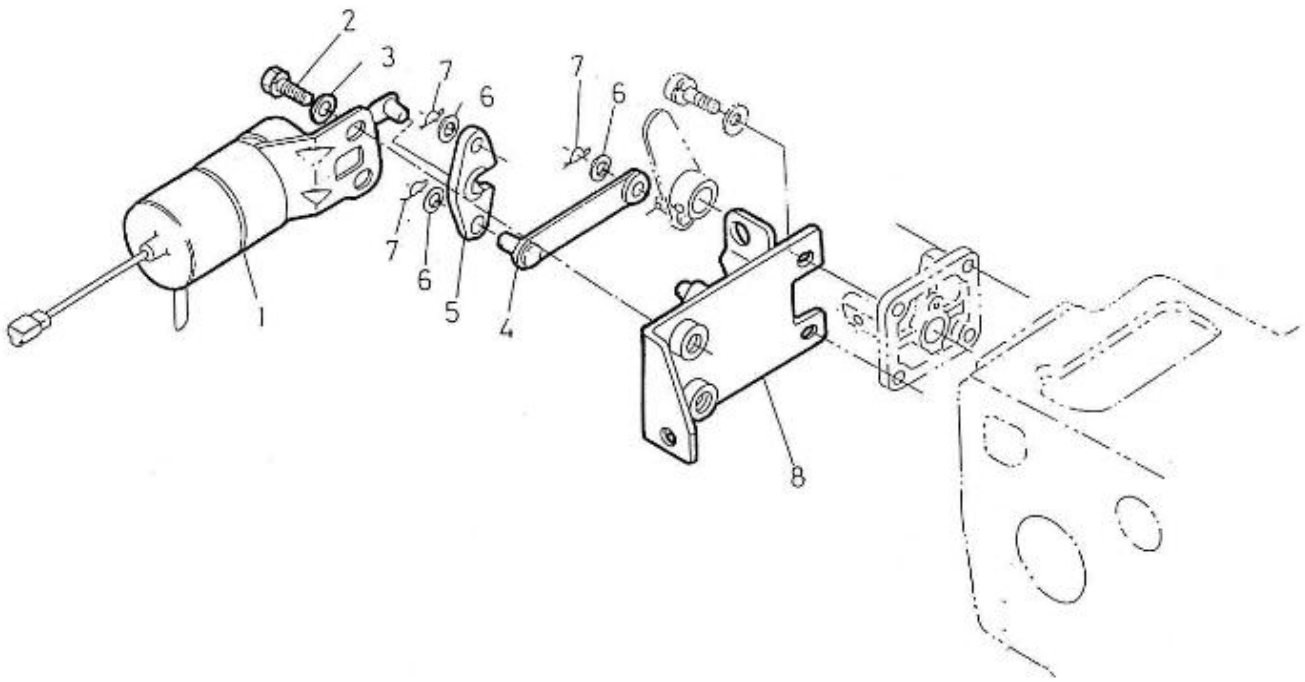

4.195HE STANDARD ENGINE / ELECTRICAL STOP

Part number	Item	Désignation article	Quantity
970307362	1	SOLENOID,STOP	1
970490919	2	BOLT,M 8X 16	2
970301933	3	WASHER,PLAIN D 8	2
970307363	4	LEVER,STOP(1)	1
970307364	5	LEVER,STOP(2)	1
970141326	6	WASHER, PLAIN D6	3
970307365	7	PIN,SNAP	3
970307366	8	SUPPORT,SOLENOID	1