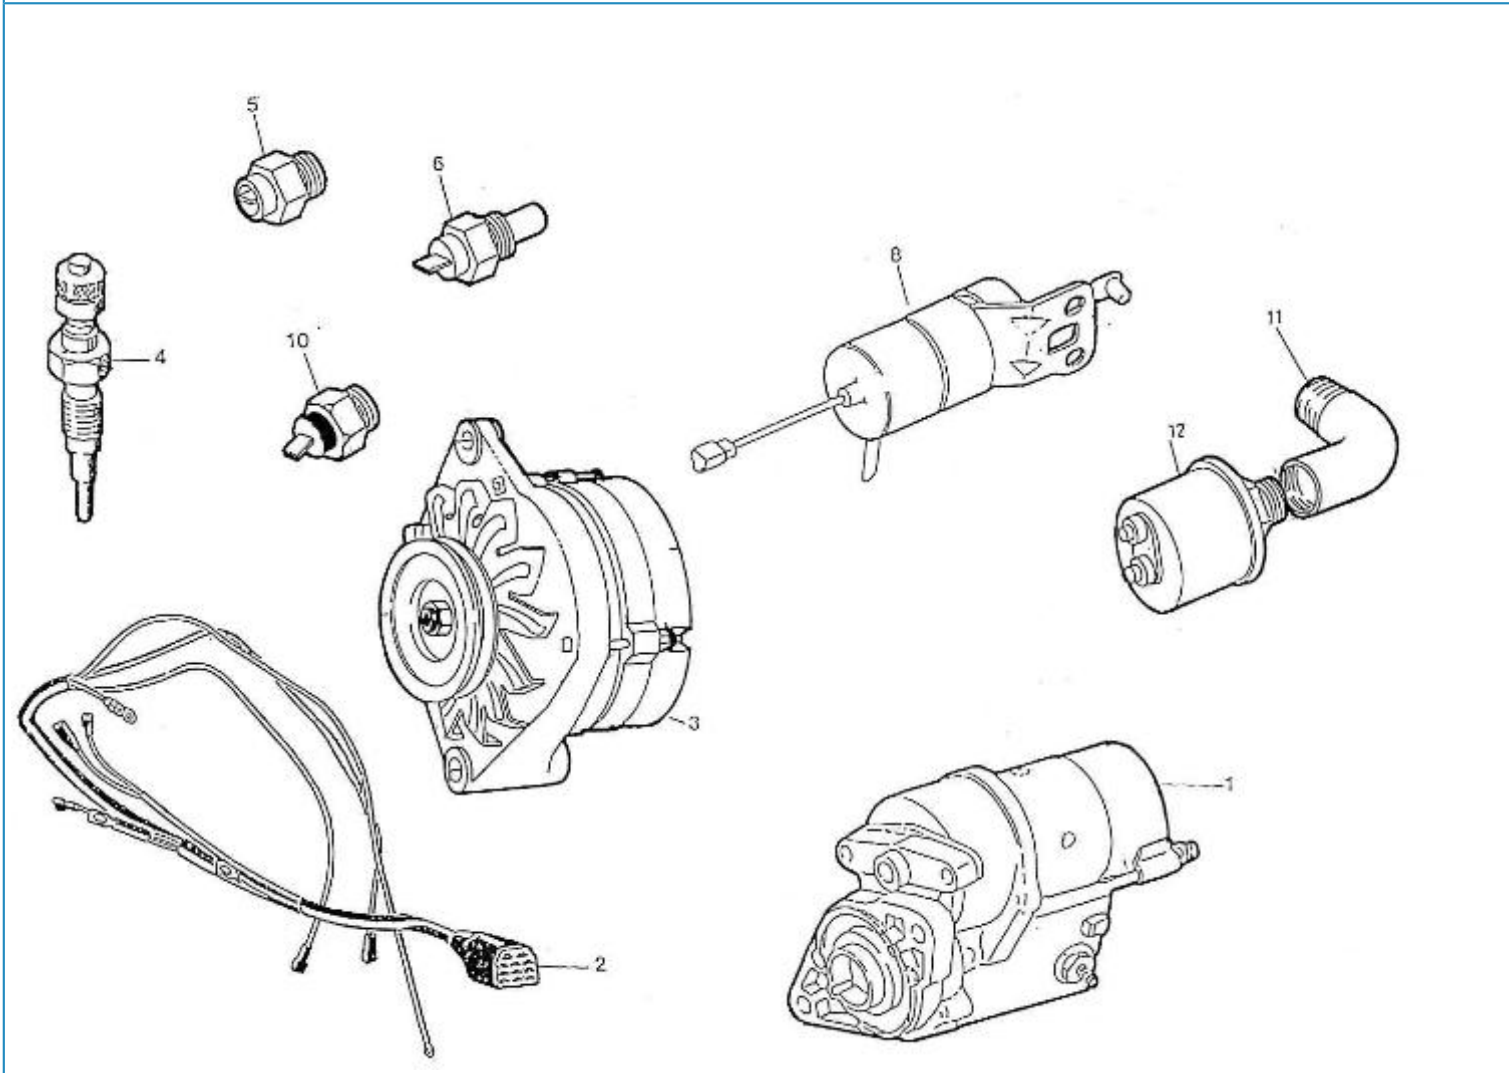

4.195HE STANDARD ENGINE / ELECTRICAL EQUIPMENTS

Part number	Item	Désignation article	Quantity
970302070	1	STARTER,MOTOR 12V 0,8KW	1
970302661D	2	WIRING	1
970307522	3	ALTERNATOR,14V-60A	1
970307393	4	GLOW PLUG	1
970304054	5	TEMPERATURE SWITCH 1/8 1P 97	1
970851602	6	WATER TEMPERATURE SENDER	1
970307362	8	SOLENOID,STOP	1
970851700	10	SWITCH,OIL	1
970493207	11	ELBOW,1/8X10X1,5MF	1
48201143	12	OIL PRESSURE SENDER	1